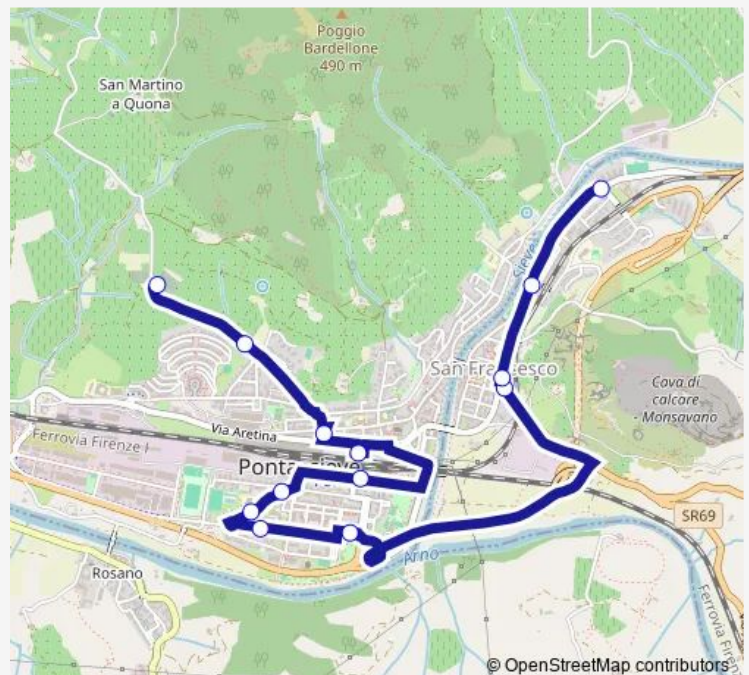

Thursday 10:30-15:50

Friday —

Saturday 10:30-15:50

Sunday —

Route info

Direction: Pontassieve Cimitero

Stops: 13

Trip Duration: 0 hour 20 min