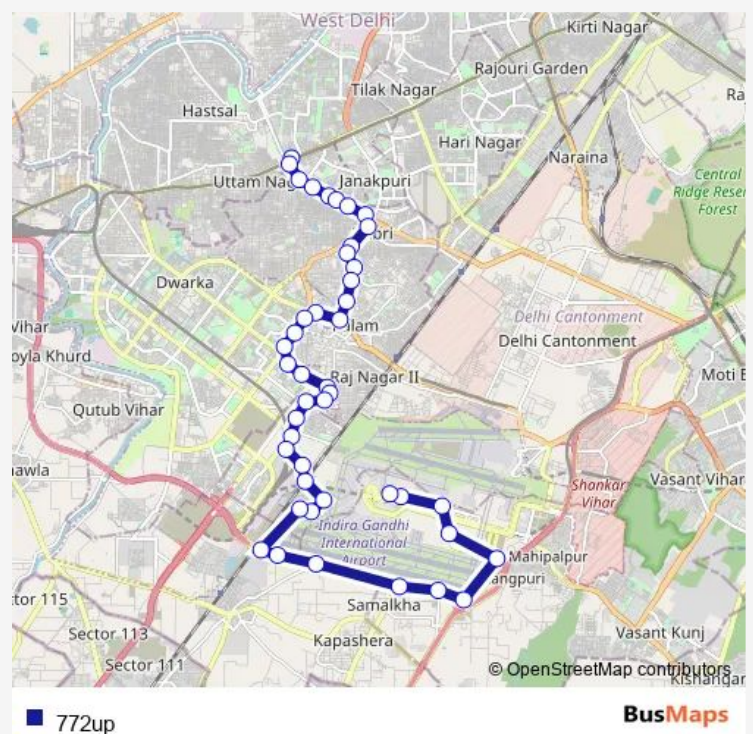

Royal Residency

National Malariya Research Centre (Dwarka)

Dada Dev Mandir

Route schedule

Uttam Nagar Terminal — IGI Airport Terminal 2 (Air India Office)

Monday 05:00-21:45

Tuesday 05:00-21:45

Wednesday 05:00-21:45

Thursday 05:00-21:45

Friday 05:00-21:45

Saturday 05:00-21:45

Sunday 05:00-21:45

Route info

Direction: Uttam Nagar Terminal

Stops: 46

Trip Duration: 1 hour 36 min

772up

National Malariya Research Centre (Dwarka)

Dwarka Sec-8 DTC Depot

Bagdola Village

Dwarka Sec 8

Dwarka Sec-8 Metro Station

Shahbad Mohammad Pur School

Shahbad Mohammad Pur Village

Shahbad Mohammad Pur School

Dwarka Sec-8 Metro Station

Dwarka Sec-20/21 Crossing

Dwarka Sec 22 Vivanta Hotel

Dwarka Sec-21 Crossing

Dwarka Sec-21 Metro Station

Bharthal Under Pass

Dwarka Road