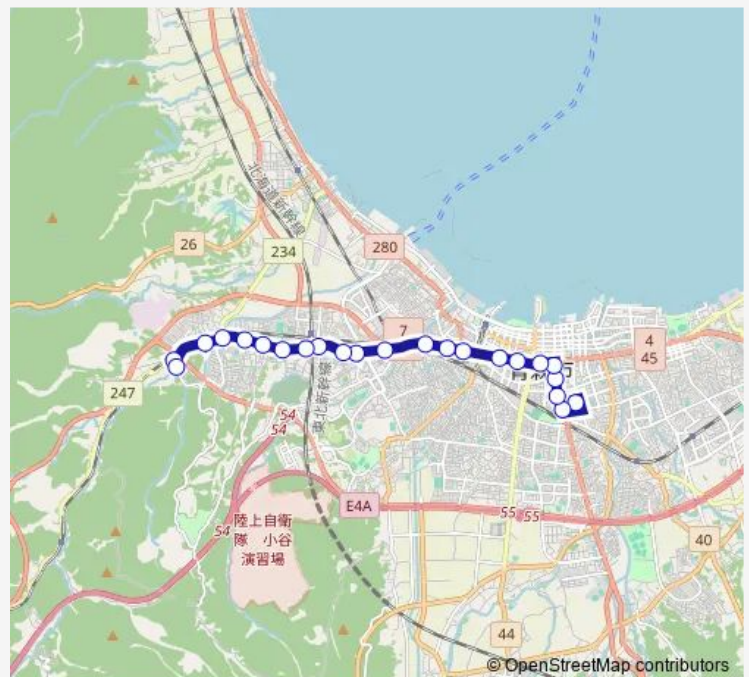

新城駅前

### Route schedule

市民病院前 — 西部営業所

Monday 12:30-17:18

Tuesday 12:30-17:18

Wednesday 12:30-17:18

Thursday 12:30-17:18

Friday 12:30-17:18

Saturday 11:06-12:26

### Route info

Direction: 市民病院前

Stops: 24

Trip Duration: 0 hour 39 min

T50 石江・新城線

天狗立

平岡大橋

西部營業所

## Route info

Direction: 市民病院前

Stops: 23

Trip Duration: 0 hour 37 min

T50 石江・新城線 Bus time schedules and route maps are available in an offline PDF at [busmaps.com](https://busmaps.com). Use the [busmaps.com](https://busmaps.com) website to see live bus times, train schedule or subway schedule, and step-by-step directions for all public transit in Aomori