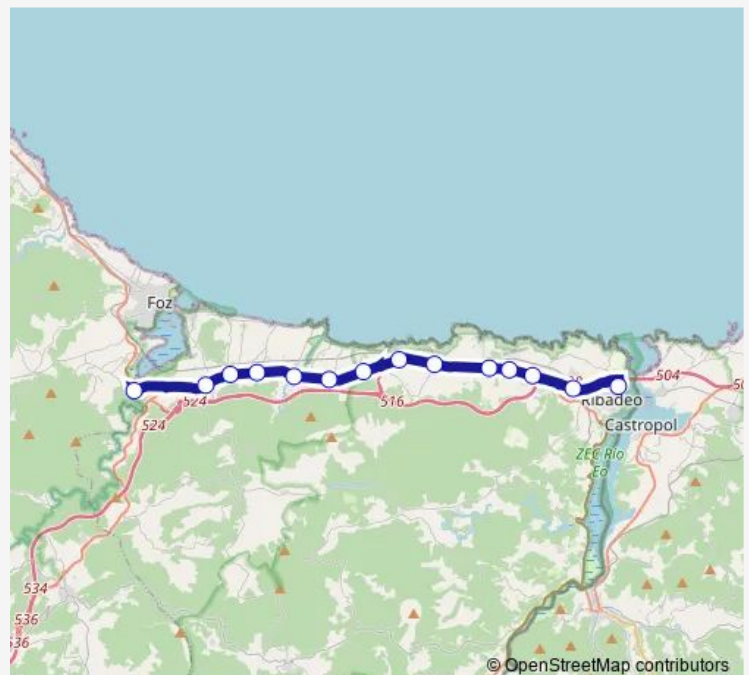

### Route schedule

Espiñeira DE Foz — Ribadeo E.A.

Monday —

Tuesday —

Wednesday —

Thursday —

Friday 16:30-17:15

Saturday —

### Route info

Direction: Espiñeira DE Foz

Stops: 14

Trip Duration: 0 hour 30 min

■ Xg635018 — Espiñeira de Foz-Ribadeo E.A.

Xg635018 Bus time schedules and route maps are available in an offline PDF at [busmaps.com](https://busmaps.com). Use the [busmaps.com](https://busmaps.com) website to see live bus times, train schedule or subway schedule, and step-by-step directions for all public transit in Barreiros