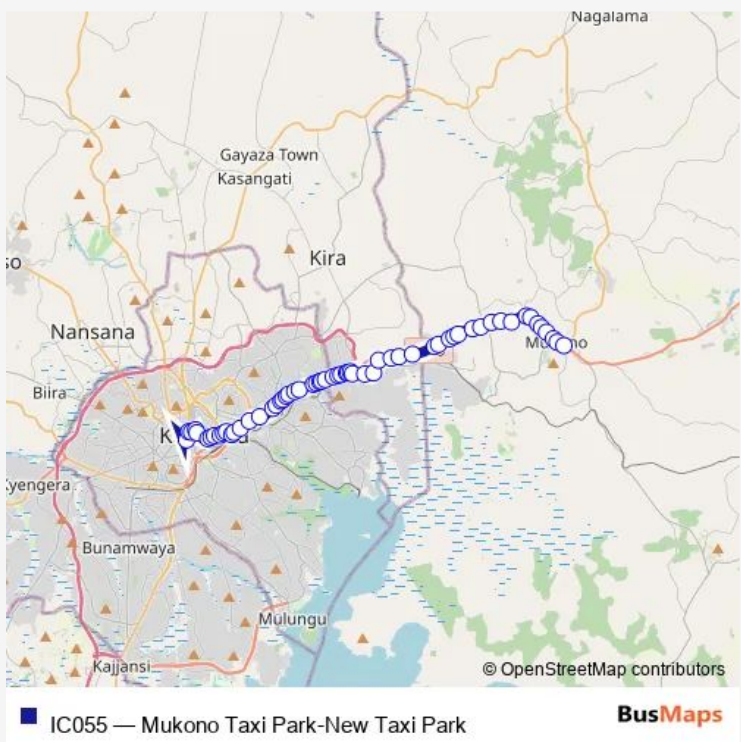

Bus IC055 Mukono Taxi Park-New Taxi Park

[Go to website](#)

Direction
New Taxi Park — Mukono Church of Uganda Hospital
61 stops
[Open route schedule](#)

- New Taxi Park
- Watoto Stage
- Commercial Court Building
- Watoto Church (Buganda Rd)
- French Embassy
- The Prestige Hotel Suites
- Sheraton Gardens - Nile Avenue
- Uganda Bureau of Statistics - Sheraton Hotel
- Ministry of Finance - International Conference Centre
- Ubc Headquarters (Nile Avenue)
- Uganda Media Centre (Nile Avenue)
- Oasis Mall
- Centenary Park - Electoral Commission
- Warid Clock Tower - Airtel Headquarters
- British American Tobacco
- Archer Rd - New Vision
- Lugogo Shopping Mall - Shoprite (Jinja Rd)
- Utoda Nakawa
- Kagate - Yuasa
- Nakawa Vocational Institute - Management Training And Advisory Centre (Mtac)
- Spear Motors - Jinja And Ntinda Rd Jct

Route schedule
New Taxi Park — Mukono Church of Uganda Hospital

Monday	06:30-19:00
Tuesday	06:30-19:00
Wednesday	06:30-19:00
Thursday	06:30-19:00
Friday	06:30-19:00
Saturday	06:30-19:00
Sunday	06:30-19:00

Route info
Direction: New Taxi Park
Stops: 61
Trip Duration: 1 hour 44 min