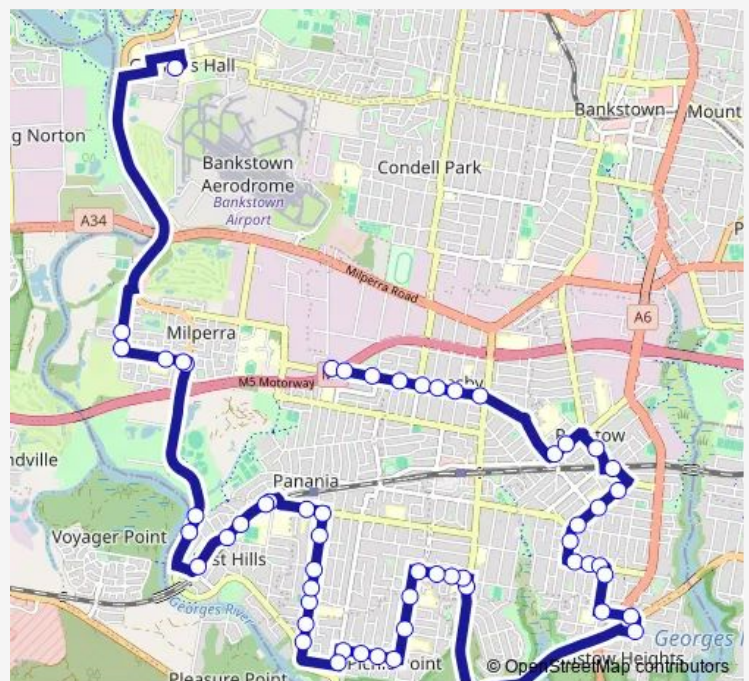

### Direction

Beaconsfield St After Marigold St — Haig Av After Georges Cres

56 stops

[Open route schedule](#)

- Beaconsfield St After Marigold St
- Beaconsfield St At South Western Mwy
- Beaconsfield St Opp Gowlland Pde
- Beaconsfield Shops, Beaconsfield St
- Beaconsfield St After Queen St
- Beaconsfield St After Ely St
- Beaconsfield St At Albert St
- Revesby Public School, Beaconsfield St
- Sphinx Av After Doyle Rd
- Sphinx Av At Pyramid Av
- Cahors Rd At Iberia St
- Padstow Station, Howard Rd
- Faraday Rd Opp Padstow Pde
- Faraday Rd Opp Padstow Park Public School
- Faraday Rd At Windsor Rd
- Faraday Rd Opp Anthony Av
- Alma Rd Shops, Alma Rd
- Alma Rd Opp Wyatt Av
- Alma Rd Opp Harvey Av
- Chamberlain Rd Opp St Therese Primary School
- Clancy St After Chamberlain Rd

### Route schedule

Beaconsfield St After Marigold St — Haig Av After Georges Cres

Monday	07:13
Tuesday	07:13
Wednesday	07:13
Thursday	07:13
Friday	07:13
Saturday	—
Sunday	—

### Route info

Direction: Beaconsfield St After Marigold St

Stops: 56

Trip Duration: 0 hour 59 min

S720 — Revesby to Georges River Grammar

Clancy St Before Dilke Rd

Dilke Rd At Villiers Rd

De La Salle College, The River Rd

Lambeth St Opp Dalziel Av

Lambeth St At Tower St

St Christophers Primary School, Tower St

Park St Opp Childs St

Park St Opp Childs St

Park Rd Opp Bracher St

Park Rd Opp Worsley St

East Hills Station, Park Rd