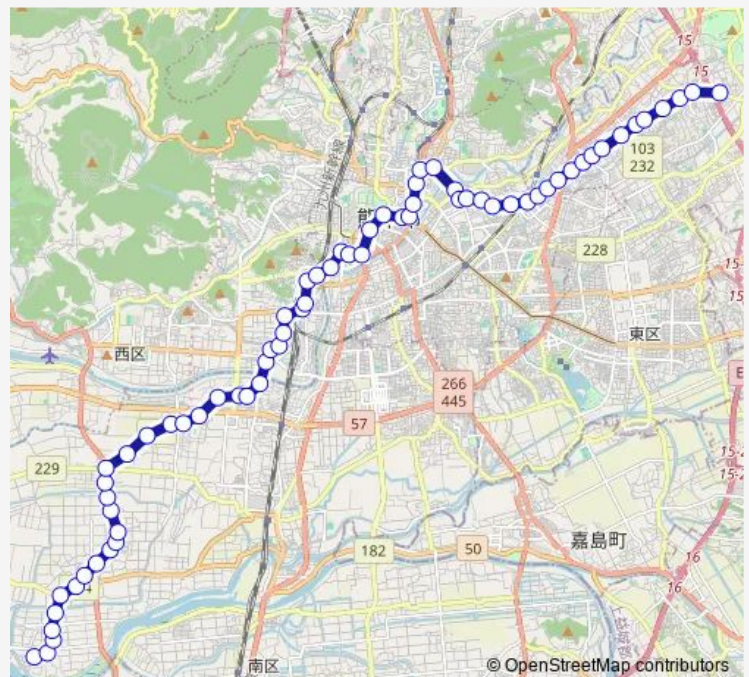

Thursday 05:53-18:54

Friday 05:53-18:54

Saturday 08:16-16:50

Sunday 08:50-17:50

Route info

Direction: 川口二丁

Stops: 67

Trip Duration: 1 hour 28 min