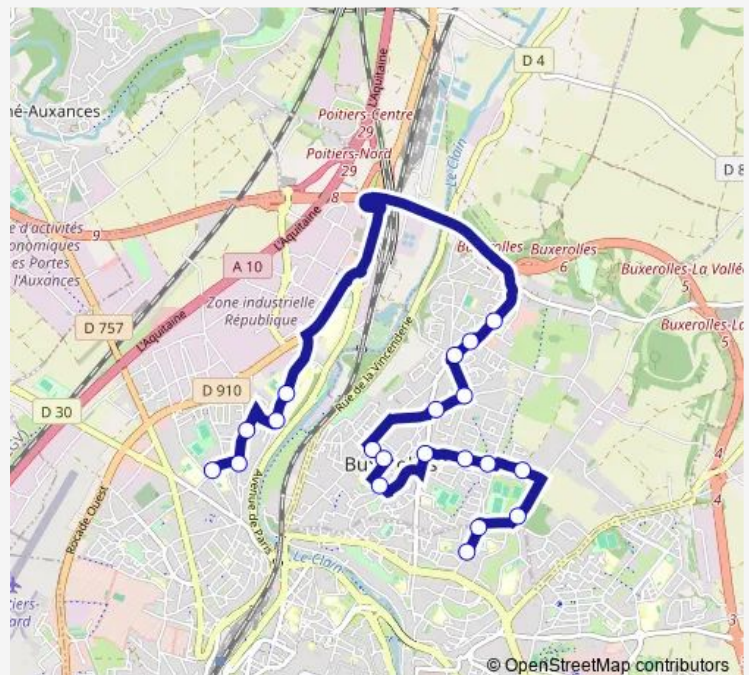

Friday 07:14

Saturday —

Sunday —

Route info

Direction: Nimègue

Stops: 20

Trip Duration: 0 hour 30 min

S30 — Scolaire S30

Direction

Nelson Mandela — Nimègue

20 stops

[Open route schedule](#)

Nelson Mandela

Grange St-Pierre

La Sablière

Le Porteau