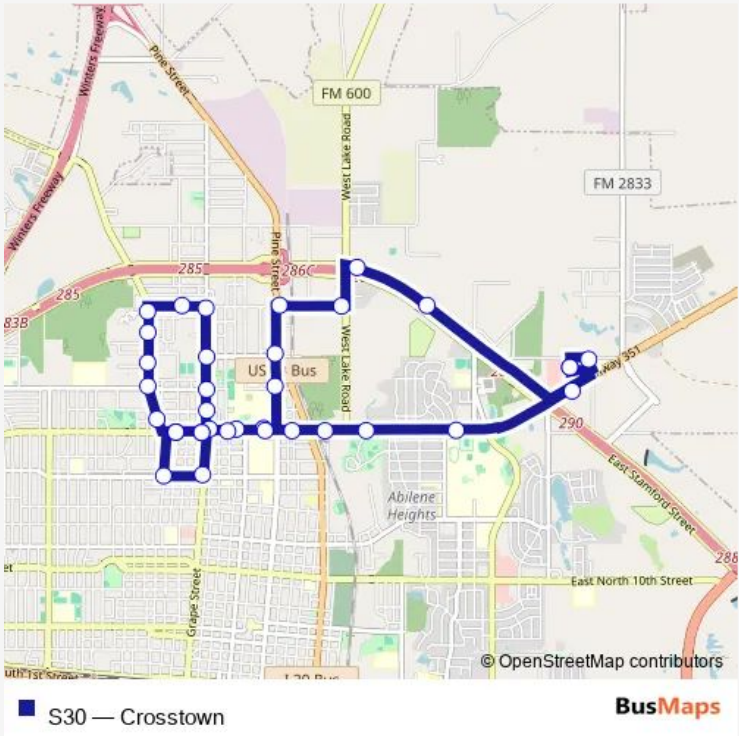

Bus S30 Crosstown

[Go to website](#)

Direction
 North East Walmart — North East Walmart
 35 stops
[Open route schedule](#)

- North East Walmart
- Overland at Cinemark
- Overland at West Lake
- Anson at West Lake Rd
- Anson Ave at Pine
- Pine at Lowden
- Pine at Vogel
- Ambler at Cedar
- Ambler at Hickory
- Ambler at Grape
- Grape at University Blvd
- Grape at Vogel
- Grape at Lowden
- Grape at Anson Ave
- Anson Ave at Clinton
- Anson Ave at Old Anson Rd
- Old Anson Rd at Northern Oaks
- Old Anson Rd at Amy Lynn
- Old Anson Rd at Vogel
- Old Anson Rd at Sandefer
- Ambler at Clinton

Route schedule
 North East Walmart — North East Walmart

Monday	—
Tuesday	—
Wednesday	—
Thursday	—
Friday	—
Saturday	08:00-17:00
Sunday	—

Route info
 Direction: North East Walmart
 Stops: 35
 Trip Duration: 0 hour 45 min

Ambler at Cricket Wireless

Grape at North 18th

North 18th at Victoria

Ambler at Clinton

Ambler at Cricket Wireless

Ambler at Simmons

Ambler at Pine

Ambler at Hardy

Ambler at Cottonwood

Ambler at Will Hair Park

Ambler at Oliver Jackson

Hwy 351 at Greyhound

Enterprise at East Lowden

North East Walmart

S30 Bus time schedules and route maps are available in an offline PDF at busmaps.com. Use the busmaps.com website to see live bus times, train schedule or subway schedule, and step-by-step directions for all public transit in