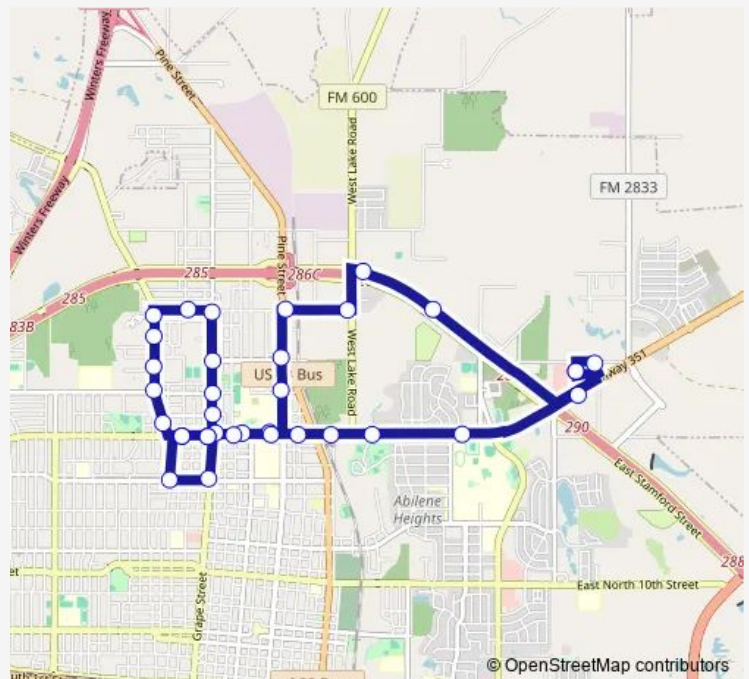

## Bus S30 Crosstown

[Go to website](#)

### Direction

North East Walmart — North East Walmart

35 stops

[Open route schedule](#)

- North East Walmart
- Overland at Cinemark
- Overland at West Lake
- Anson at West Lake Rd
- Anson Ave at Pine
- Pine at Lowden
- Pine at Vogel
- Ambler at Cedar
- Ambler at Hickory
- Ambler at Grape
- Grape at University Blvd
- Grape at Vogel
- Grape at Lowden
- Grape at Anson Ave
- Anson Ave at Clinton
- Anson Ave at Old Anson Rd
- Old Anson Rd at Northern Oaks
- Old Anson Rd at Amy Lynn
- Old Anson Rd at Vogel
- Old Anson Rd at Sandefer
- Ambler at Clinton

### Route schedule

North East Walmart — North East Walmart

Monday	—
Tuesday	—
Wednesday	—
Thursday	—
Friday	—
Saturday	08:00-17:00
Sunday	—

### Route info

Direction: North East Walmart

Stops: 35

Trip Duration: 0 hour 45 min

■ S30 — Crosstown

Ambler at Cricket Wireless

Grape at North 18th

North 18th at Victoria