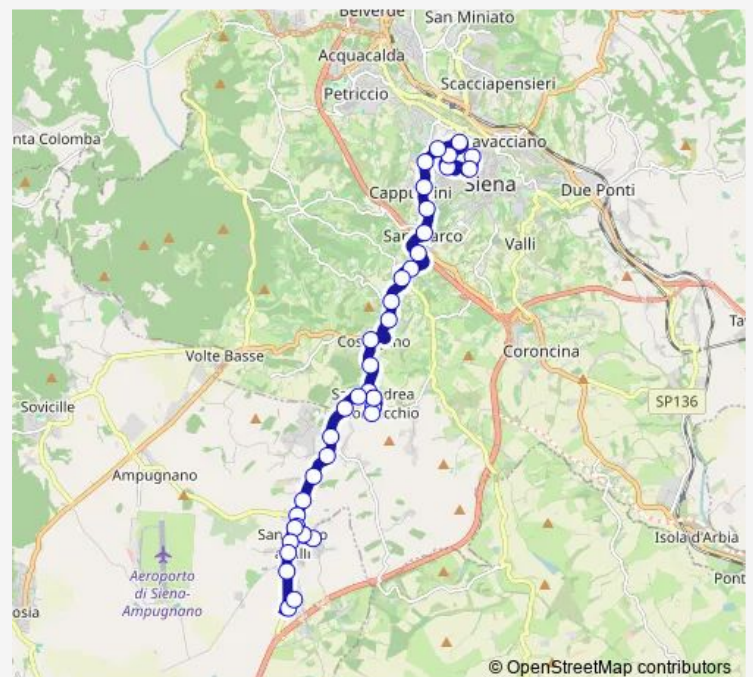

### Route schedule

Castello — Policlinico Le Scotte

Monday 06:30

Tuesday 06:30

Wednesday 06:30

Thursday 06:30

Friday 06:30

Saturday 06:30

### Route info

Direction: Castello

Stops: 48

Trip Duration: 0 hour 35 min

La Pellegrina

Costafabbi

Le Cannelle

Tinello