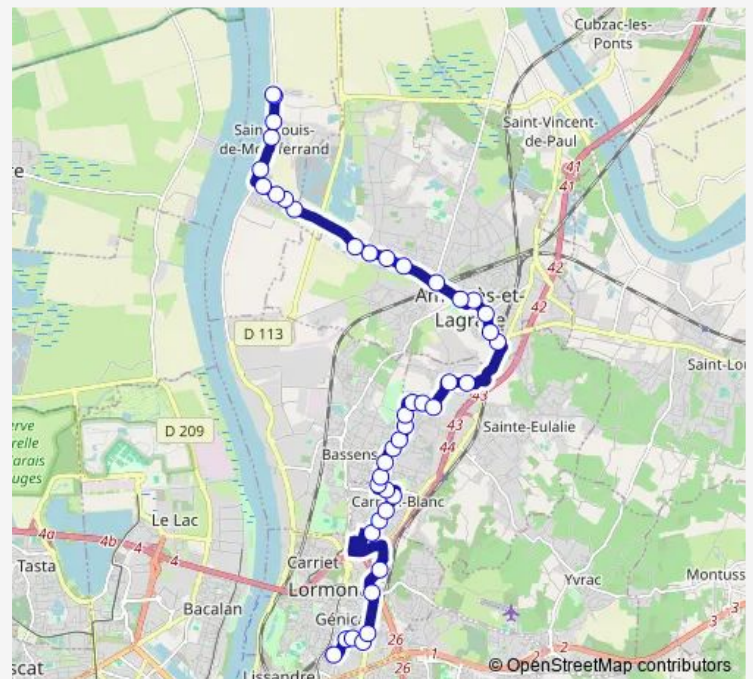

Saturday —

Sunday —

Route info

Direction: Belle Rive

Stops: 45

Trip Duration: 0 hour 47 min

S30 — Scodi S30

La Mouline

La Fontaine

Futaies

Jules Ferry

Collège Simone Veil

Tertre

Beauval

Emile Zola

Place Meignan

Wednesday 12:15

Thursday 17:42

Friday 17:42

Saturday —

Sunday —

Route info

Direction: Iris

Stops: 43