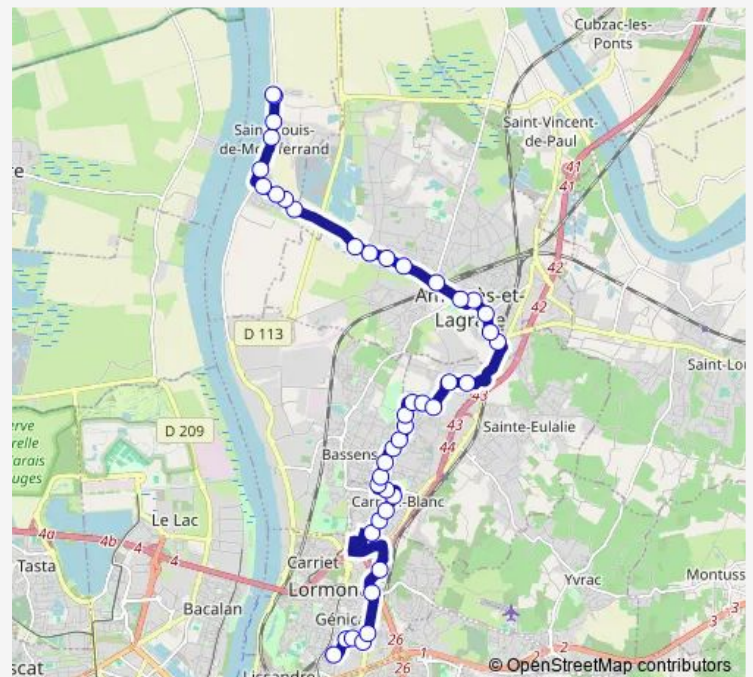

Saturday —

Sunday —

Route info

Direction: Belle Rive

Stops: 45

Trip Duration: 0 hour 47 min

S30 — Scodi S30

La Mouline

La Fontaine

Futaies

Jules Ferry

Collège Simone Veil

Tertre

Beauval

Emile Zola

Place Meignan

Wednesday 12:15

Thursday 17:42

Friday 17:42

Saturday —

Sunday —

Route info

Direction: Iris

Stops: 43