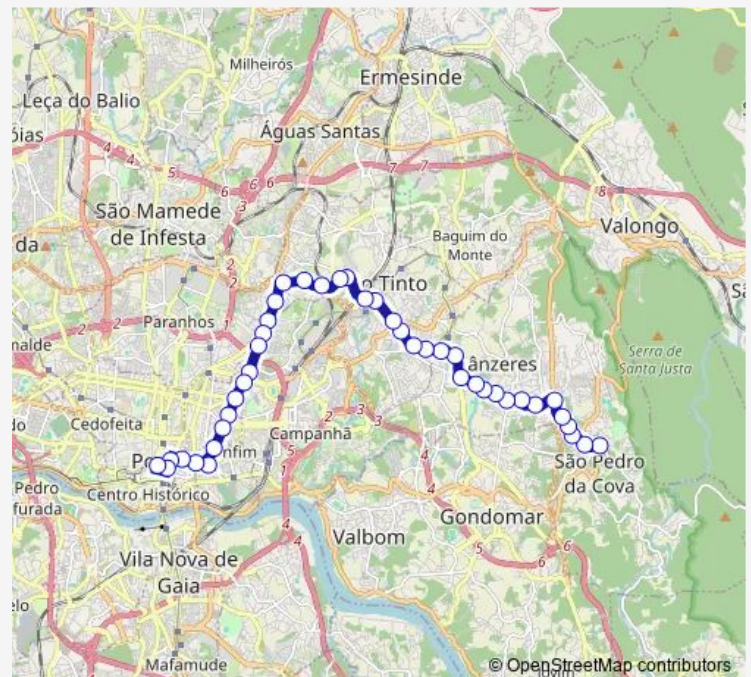

Direction

RIO Ferreira — Av.Aliados

42 stops

[Open route schedule](#)

RIO Ferreira

Covilhã

Belo Horizonte

Curva DO 30

Levada

Route schedule

RIO Ferreira — Av.Aliados

Monday 00:30-05:30

Tuesday 00:30-05:30

Wednesday 00:30-05:30

Thursday 00:30-05:30

Friday 00:30-05:30

Saturday 00:30-05:30

Sunday 00:30-05:30

Route info

Direction: RIO Ferreira

Stops: 42

Trip Duration: 0 hour 28 min

8M — Av.Aliados - S.Pedro Da Cova

Castanheira

Bolhão (Metro)

Mercado DO Bolhão

PR. D. João I

Av.Aliados

Direction

Av.Aliados — RIO Ferreira

40 stops

[Open route schedule](#)