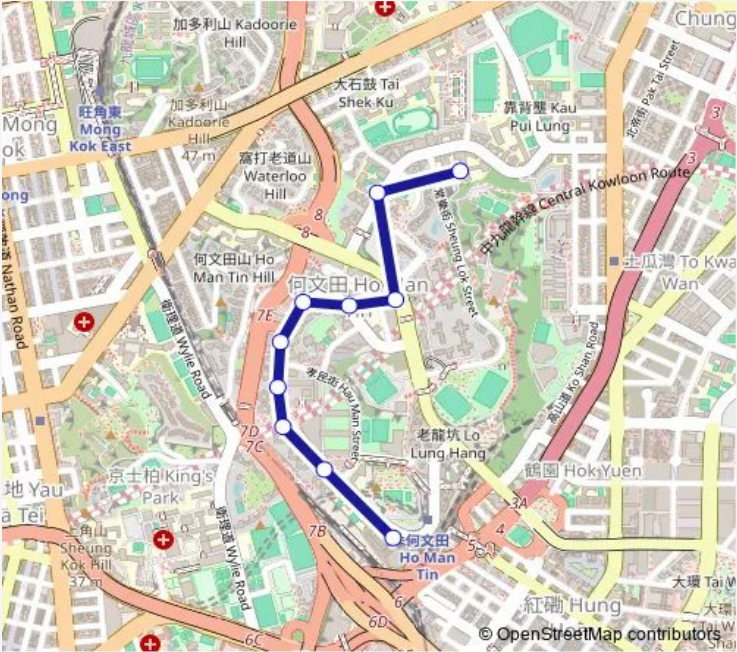

- Chung HAU Street, Near MAN Hung House, Chun MAN Court|Chung HAU Street, Near MAN Hung House, Chun MAN Court

- Chung HAU Street, Near Chung MAN House, OI MAN Estate

- Chung HAU Street, Near SUN MAN House, OI MAN Estate

- Chung HAU Street, Near HO MAN TIN Station

Route schedule
 Sheung WO Street, Near Chan SUI KI (LA Salle) College|Sheung WO Street, Near Chan SUI KI (LA Salle) College — Chung HAU Street, Near HO MAN TIN Station

Monday	06:00-20:00
Tuesday	06:00-20:00
Wednesday	06:00-20:00
Thursday	06:00-20:00
Friday	06:00-20:00
Saturday	06:00-20:00
Sunday	06:00-20:00

Route info

Direction: Sheung WO Street, Near Chan SUI KI (LA Salle) College|Sheung WO Street, Near Chan SUI KI (LA Salle) College

Stops: 10

Trip Duration: 0 hour 7 min

Direction

Chung HAU Street, Near HO MAN TIN Station — Sheung WO Street, Near Chan SUI KI (LA Salle) College|Sheung WO Street, Near Chan SUI KI (LA Salle) College

10 stops