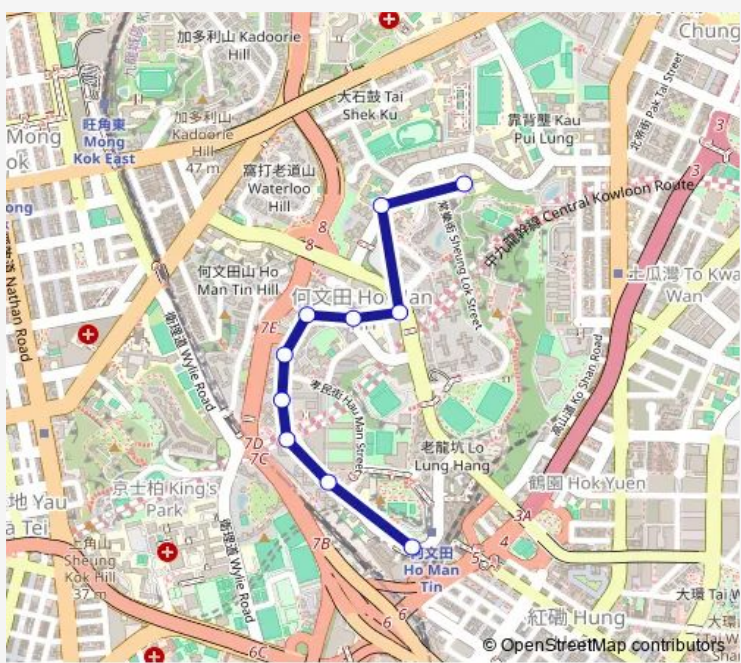

Bus 8M HO MAN TIN (Sheung WO Street) - HO MAN TIN Station

[Go to website](#)

Direction
 CHUNG HAU STREET, NEAR HO MAN TIN STATION — SHEUNG WO STREET, NEAR CHAN SUI KI (LA SALLE) COLLEGE|SHEUNG WO STREET, NEAR CHAN SUI KI (LA SALLE) COLLEGE
 10 stops
[Open route schedule](#)

- CHUNG HAU STREET, NEAR HO MAN TIN STATION
- CHUNG HAU STREET, NEAR SHUN MAN HOUSE, OI MAN ESTATE
- CHUNG HAU STREET, NEAR TAK MAN HOUSE, OI MAN ESTATE
- CHUNG HAU STREET, NEAR CHIU MAN HOUSE, OI MAN ESTATE
- CHUNG HAU STREET, NEAR CIVIL ENGINEERING AND DEVELOPMENT BUILDING
- CHUNG HAU STREET, NEAR JUBILEE COLLEGE, HONG KONG METROPOLITAN UNIVERSITY JOCKEY CLUB CAMPUS
- CHUNG HAU STREET, NEAR CASCADES BLOCK 2
- FAT KWONG STREET, OUTSIDE HOUSING AUTHORITY HEADQUARTERS|FAT KWONG STREET, HOUSING AUTHORITY HEADQUARTERS
- SHEUNG SHING STREET, ST. TERESA SECONDARY SCHOOL
- SHEUNG WO STREET, NEAR CHAN SUI KI (LA SALLE) COLLEGE|SHEUNG WO STREET, NEAR CHAN SUI KI (LA SALLE) COLLEGE

Route schedule
 CHUNG HAU STREET, NEAR HO MAN TIN STATION — SHEUNG WO STREET, NEAR CHAN SUI KI (LA SALLE) COLLEGE|SHEUNG WO STREET, NEAR CHAN SUI KI (LA SALLE) COLLEGE

Monday	06:15-20:00
Tuesday	06:15-20:00
Wednesday	06:15-20:00
Thursday	06:15-20:00
Friday	06:15-20:00
Saturday	06:15-20:00
Sunday	06:15-20:00

Route info
 Direction: CHUNG HAU STREET, NEAR HO MAN TIN STATION
 Stops: 10
 Trip Duration: 0 hour 8 min

Direction

SHEUNG WO STREET, NEAR CHAN SUI KI (LA SALLE) COLLEGE|SHEUNG WO STREET, NEAR CHAN SUI KI (LA SALLE) COLLEGE — CHUNG HAU STREET, NEAR HO MAN TIN STATION