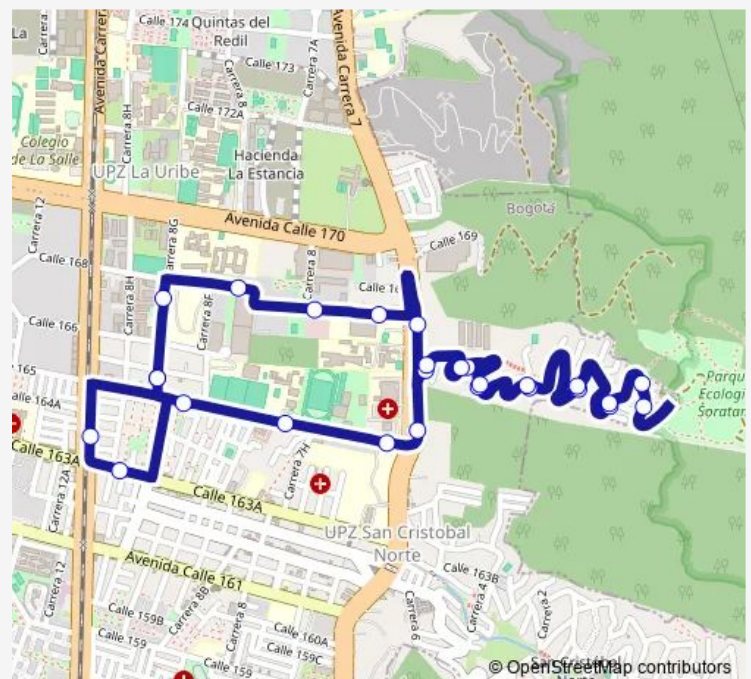

KR 4 - CL 167

CL 167 - KR 5

KR 6A - CL 166-48

Route schedule

KR 8G - CL 166 — KR 8G - CL 166

Monday 04:00-21:00

Tuesday 04:00-21:00

Wednesday 04:00-21:00

Thursday 04:00-21:00

Friday 04:00-21:00

Saturday 04:00-21:00

Sunday 05:00-21:00

Route info

Direction: KR 8G - CL 166

Stops: 27

Trip Duration: 0 hour 41 min

18-7 — Soratama

AK 7 - CL 166

CL 167d - Ak7

CL 167d - KR 7f

CL 168 - KR 8c

KR 8G - AC 170

KR 8G - CL 166

18-7 Bus time schedules and route maps are available in an offline PDF at busmaps.com. Use the busmaps.com website to see live bus times, train schedule or subway schedule, and step-by-step directions for all public transit in La Calera