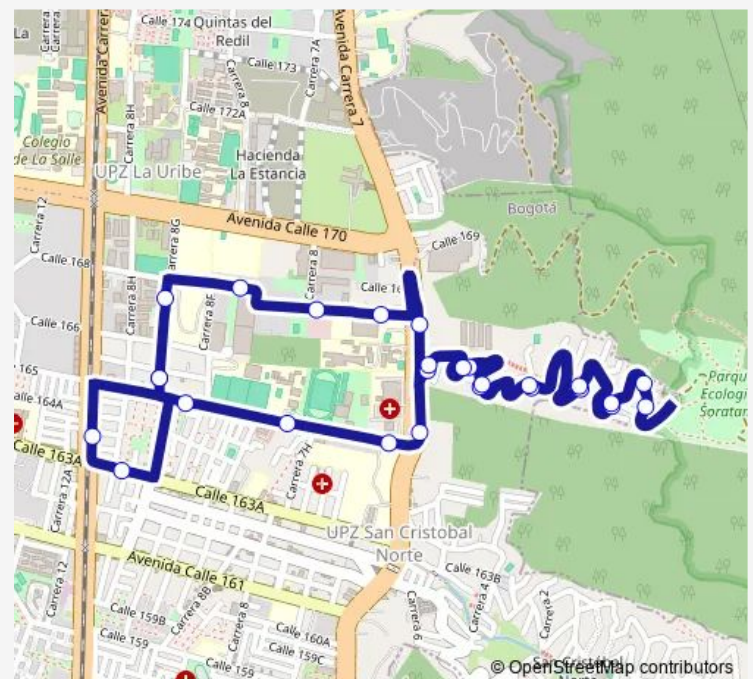

KR 4 - CL 167

CL 167 - KR 5

KR 6A - CL 166-48

Route schedule

KR 8G - CL 166 — KR 8G - CL 166

Monday 04:00-21:00

Tuesday 04:00-21:00

Wednesday 04:00-21:00

Thursday 04:00-21:00

Friday 04:00-21:00

Saturday 04:00-21:00

Sunday 05:00-21:00

Route info

Direction: KR 8G - CL 166

Stops: 27

Trip Duration: 0 hour 49 min

18-7 — Soratama

AK 7 - CL 166

CL 167d - Ak7

CL 167d - KR 7f

CL 168 - KR 8c

KR 8G - AC 170

KR 8G - CL 166

18-7 Bus time schedules and route maps are available in an offline PDF at busmaps.com. Use the busmaps.com website to see live bus times, train schedule or subway schedule, and step-by-step directions for all public transit in La Calera