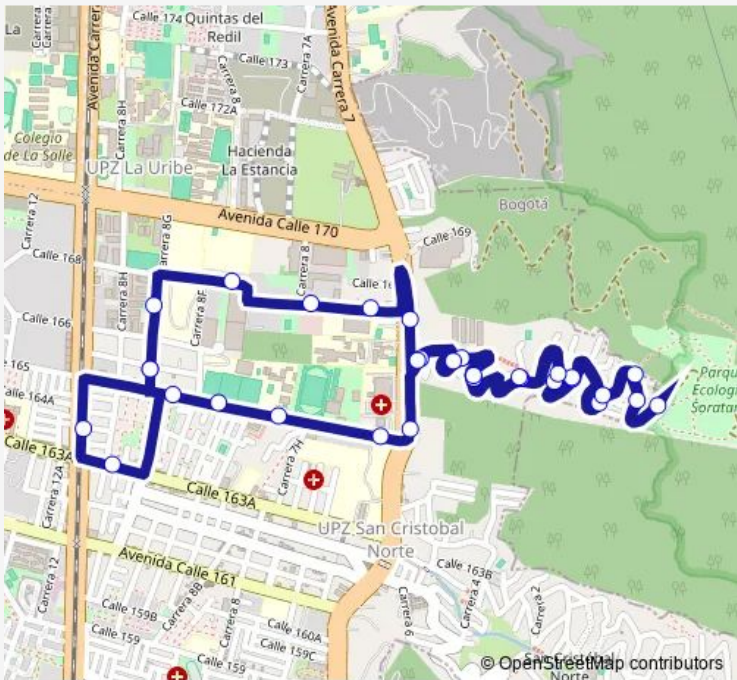

Bus 18-7

[Go to website](#)

Direction
 KR 8G - CL 165-49 — KR 8G - CL 165-49
 31 stops
[Open route schedule](#)

- KR 8G - CL 165-49
- CL 163a - KR 8g
- AK 9 - CL 163a
- CL 165 - KR 8F-96(DG)
- CL 165 - KR 8F-96(DG)
- CL 165 - KR 8a
- CL 165 - AK 7
- AK 7 - CL 165
- KR 6A - CL 166-40
- CL 167 - KR 4
- KR 4 - CL 167
- CL 166a - KR 2b
- nuevo1
- KR 2 - CL 166a-54
- KR 1 - CL 166a
- CL 167 - KR 1 Este
- Pr_18-7_Ce
- CL 167 - KR 1 Este
- KR 1 - CL 167
- KR 2 - CL 167
- KR 90 - CL 6d

Route schedule
 KR 8G - CL 165-49 — KR 8G - CL 165-49

Monday	04:00-23:31
Tuesday	04:00-23:31
Wednesday	04:00-23:31
Thursday	04:00-23:31
Friday	04:00-23:31
Saturday	04:00-23:31
Sunday	04:00-23:31

Route info
 Direction: KR 8G - CL 165-49
 Stops: 31
 Trip Duration: 0 hour 23 min

Pir_18-7_Ce

KR 8G - CL 165-49

18-7 Bus time schedules and route maps are available in an offline PDF at busmaps.com. Use the busmaps.com website to see live bus times, train schedule or subway schedule, and step-by-step directions for all public transit in La Calera

The schedule is provided in the local timezone. Times with "(+1)" indicate departures on the next day.

PDF file created on 2025-01-16

2024 BusMaps.com - All Rights Reserved