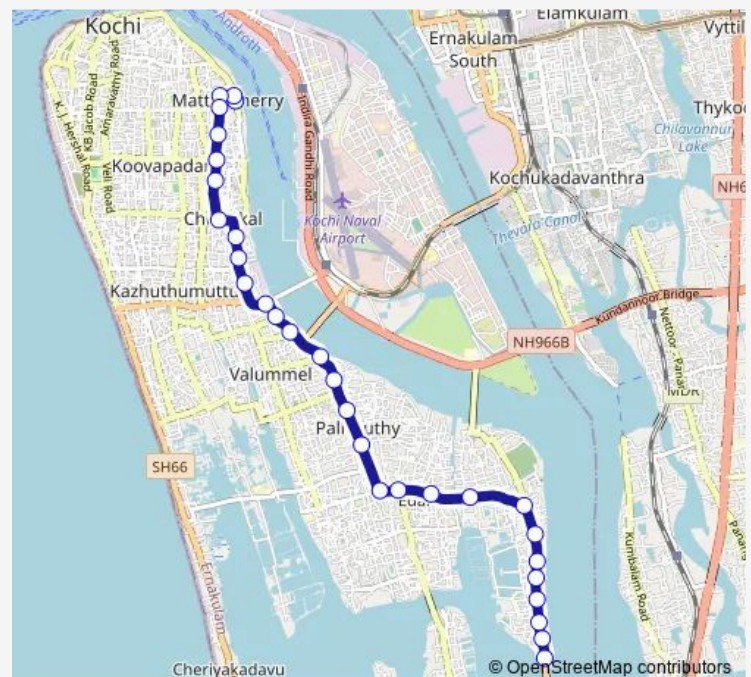

Thursday 06:00

Friday 06:00

Saturday 06:00

Sunday 06:00

Route info

Direction: Mattancherry

Stops: 30

Trip Duration: 0 hour 29 min