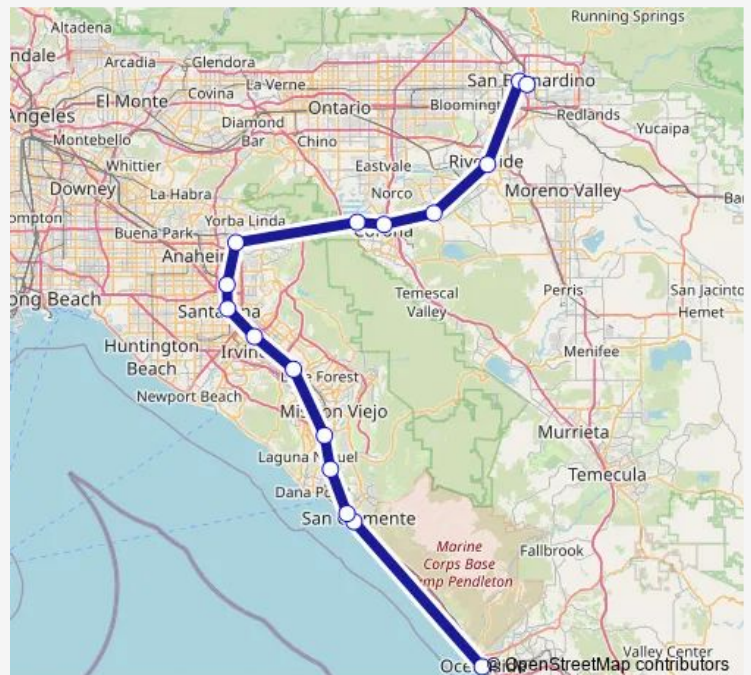

Rail Metrolink Inland Empire-Orange County Line

[Go to website](#)

Direction

Oceanside Metrolink Station — San Bernardino - Downtown Metrolink Station

16 stops

[Open route schedule](#)

- Oceanside Metrolink Station
- San Clemente Pier Metrolink Station
- San Clemente Metrolink Station
- San Juan Capistrano Metrolink Station
- Laguna Niguel/ Mission Viejo Metrolink Station
- Irvine Metrolink Station
- Tustin Metrolink Station
- Santa Ana Metrolink Station
- Orange Metrolink Station
- Anaheim Canyon Metrolink Station
- West Corona Metrolink Station
- North Main Corona Metrolink Station
- Riverside-La Sierra Metrolink Station
- Riverside-Downtown Metrolink Station
- San Bernardino Depot Metrolink Station
- San Bernardino - Downtown Metrolink Station

Route schedule

Oceanside Metrolink Station — San Bernardino - Downtown Metrolink Station

Monday	06:27-19:27
Tuesday	06:27-19:27
Wednesday	06:27-19:27
Thursday	06:27-19:27
Friday	06:27-19:27
Saturday	14:35-18:23
Sunday	14:35-18:23

Route info

Direction: Oceanside Metrolink Station

Stops: 16

Trip Duration: 2 hour 30 min

Metrolink Inland Empire-Orange County Line

Direction

San Bernardino - Downtown Metrolink Station — Ocean-side Metrolink Station

16 stops

[Open route schedule](#)

San Bernardino - Downtown Metrolink Station

San Bernardino Depot Metrolink Station

Riverside-Downtown Metrolink Station

Riverside-La Sierra Metrolink Station

North Main Corona Metrolink Station