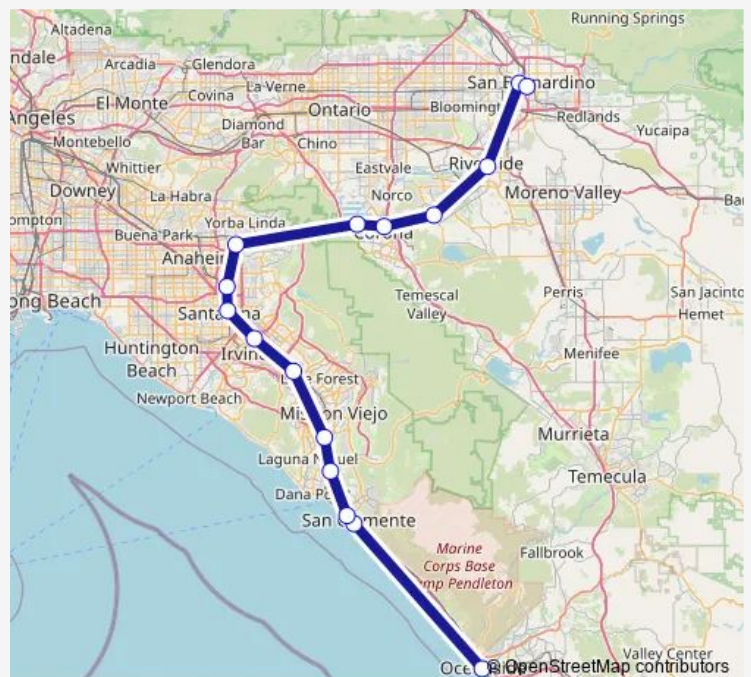

Rail Metrolink Inland Empire-Orange County Line

[Go to website](#)

Direction

Oceanside Metrolink Station — San Bernardino - Downtown Metrolink Station

16 stops

[Open route schedule](#)

- Oceanside Metrolink Station
- San Clemente Pier Metrolink Station
- San Clemente Metrolink Station
- San Juan Capistrano Metrolink Station
- Laguna Niguel/ Mission Viejo Metrolink Station
- Irvine Metrolink Station
- Tustin Metrolink Station
- Santa Ana Metrolink Station
- Orange Metrolink Station
- Anaheim Canyon Metrolink Station
- West Corona Metrolink Station
- North Main Corona Metrolink Station
- Riverside-La Sierra Metrolink Station
- Riverside-Downtown Metrolink Station
- San Bernardino Depot Metrolink Station
- San Bernardino - Downtown Metrolink Station

Route schedule

Oceanside Metrolink Station — San Bernardino - Downtown Metrolink Station

Monday	06:27-19:27
Tuesday	06:27-19:27
Wednesday	06:27-19:27
Thursday	06:27-19:27
Friday	06:27-19:27
Saturday	14:35-18:23
Sunday	14:35-18:23

Route info

Direction: Oceanside Metrolink Station

Stops: 16

Trip Duration: 2 hour 38 min

Metrolink Inland Empire-Orange County Line

Direction

San Bernardino - Downtown Metrolink Station — Ocean-side Metrolink Station

16 stops

[Open route schedule](#)

San Bernardino - Downtown Metrolink Station

San Bernardino Depot Metrolink Station

Riverside-Downtown Metrolink Station

Riverside-La Sierra Metrolink Station

North Main Corona Metrolink Station