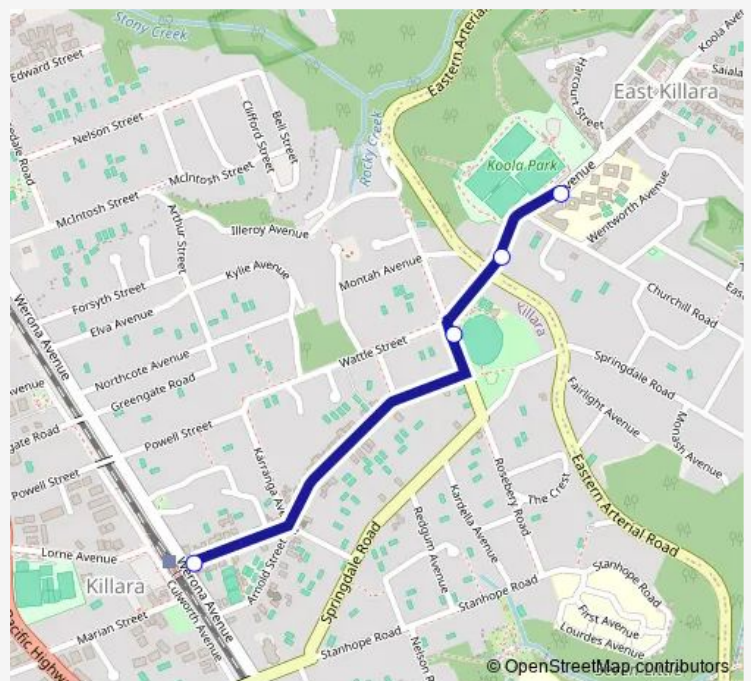

School Bus 9077 Killara HS to Killara Station

[Go to website](#)

**Direction**

Killara High School, Koola Av — Killara Station, Locksley St

4 stops

[Open route schedule](#)

Killara High School, Koola Av

Koola Av Before Birdwood Av

Killara Park, Rosebery Rd

Killara Station, Locksley St

Route schedule

Killara High School, Koola Av — Killara Station, Locksley St

Monday 15:15

Tuesday 15:15

Wednesday 14:40

Thursday 15:15

Friday —

Saturday —

Sunday —

Route info

Direction: Killara High School, Koola Av

Stops: 4

Trip Duration: 0 hour 5 min

9077 — Killara HS to Killara Station