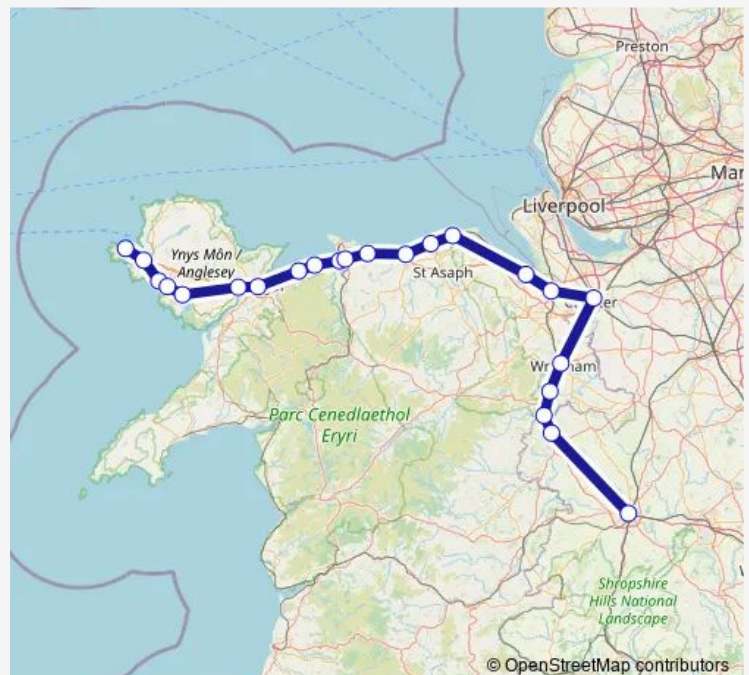

### Route schedule

Holyhead — Shrewsbury

Monday 04:25-17:28

Tuesday 04:25-17:28

Wednesday 04:25-17:28

Thursday 04:25-17:28

Friday 04:25-17:28

Saturday 04:25-17:28

### Route info

Direction: Holyhead

Stops: 23

Trip Duration: 2 hour 57 min

Aw:Hhd->Shr — AW train service from HHD to Shr

Gobowen

Shrewsbury