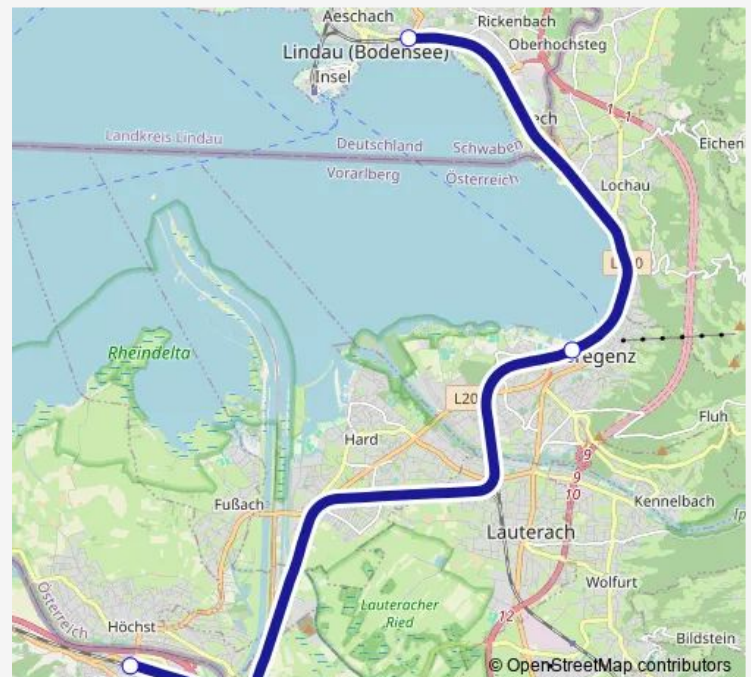

### Direction

Lindau-Reutin — St.Margrethen Bahnhof

3 stops

[Open route schedule](#)

Lindau-Reutin

Bregenz Bahnhof

St.Margrethen Bahnhof

### Route info

Direction: Lindau-Reutin

Stops: 3

Trip Duration: 0 hour 17 min

## Route info

Direction: Lindau-Reutin

Stops: 3

Trip Duration: 0 hour 16 min

## Route info

Direction: Lindau-Reutin

Stops: 3

Trip Duration: 0 hour 17 min

**Direction**

St.Margrethen Bahnhof — Lindau-Reutin

3 stops

[Open route schedule](#)