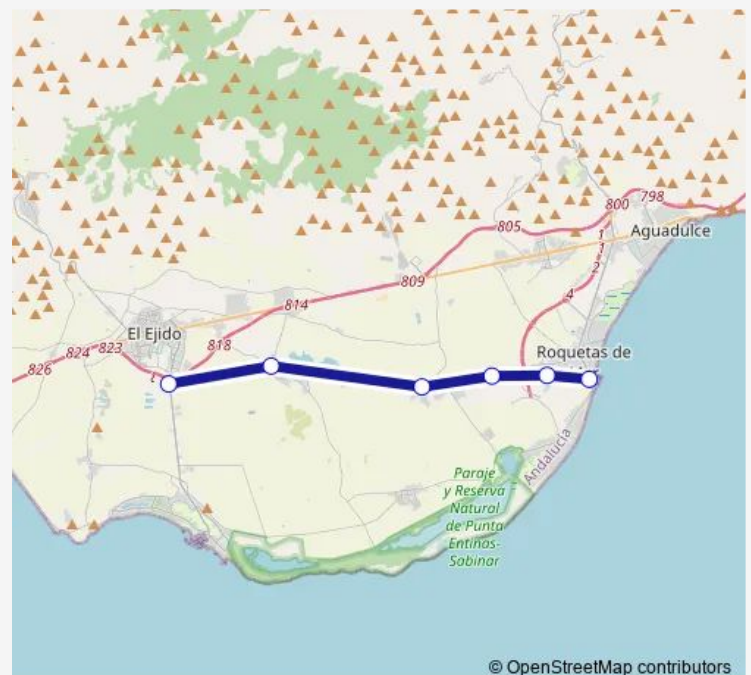

Friday 14:15-18:00

Saturday —

Sunday —

Route info

Direction: Hospital Comarcal Almeria

Stops: 6

Trip Duration: 0 hour 50 min

© OpenStreetMap contributors

Direction

Hospital Comarcal Almeria — Roquetas De Mar

5 stops

[Open route schedule](#)

Hospital Comarcal Almeria

Empalme Norias

E.Mojonera

Empalme C.Marin

Roquetas De Mar

Route schedule

Hospital Comarcal Almeria — Roquetas De Mar

Monday	08:30-12:15
Tuesday	08:30-12:15
Wednesday	08:30-12:15
Thursday	08:30-12:15
Friday	08:30-12:15
Saturday	—
Sunday	—

Route info