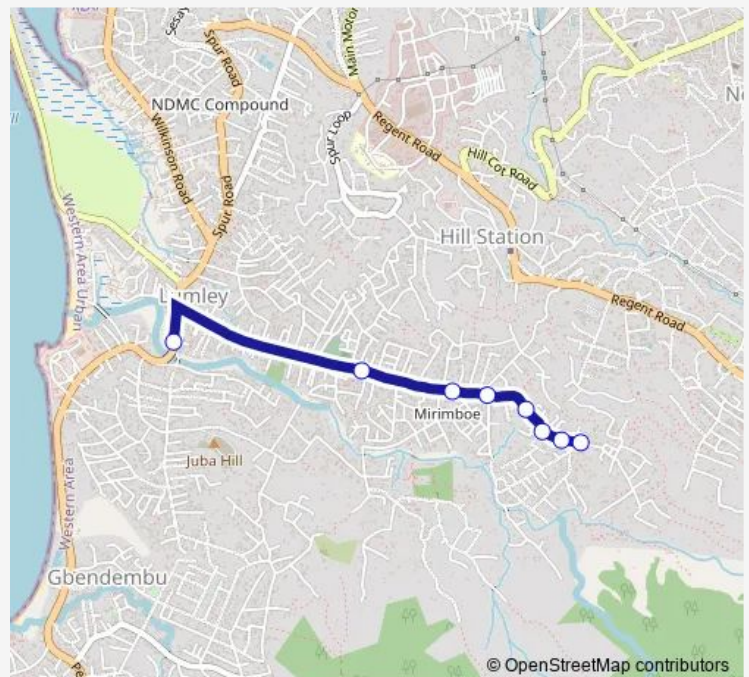

Communal Taxi Service Lumley to Kamayama

[Go to website](#)

Direction

Lumley — Kamayama

8 stops

[Open route schedule](#)

Lumley

Black Tank

New York Drive

Vincent Drive

Mende Junction

Mende Junction

Tele Centre

Kamayama

Route schedule

Lumley — Kamayama

Monday 09:14-17:22

Tuesday 09:14-17:22

Wednesday 09:14-17:22

Thursday 09:14-17:22

Friday 09:14-17:22

Saturday 14:27

Sunday 14:27

Route info

Direction: Lumley

Stops: 8

Trip Duration: 0 hour 26 min

Lumley to Kamayama