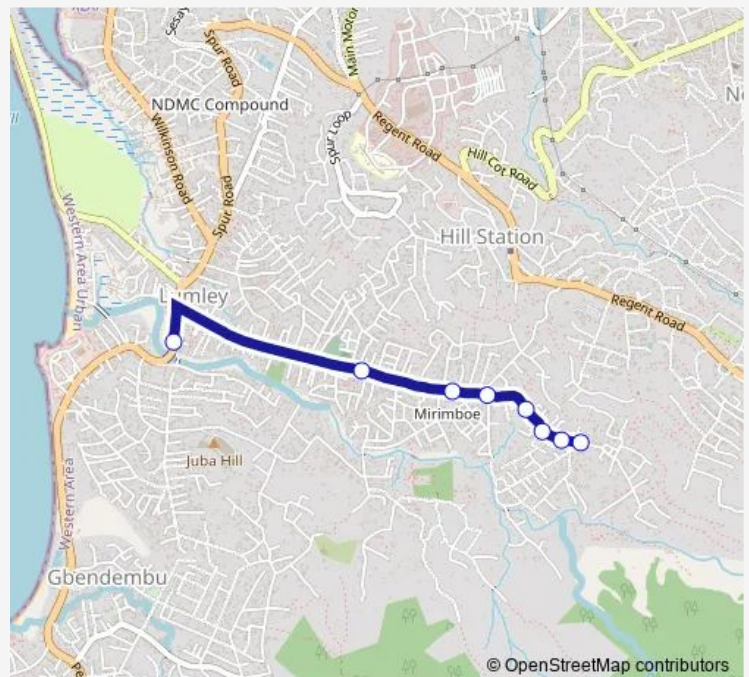

Monday 09:14-17:22

Tuesday 09:14-17:22

Wednesday 09:14-17:22

Thursday 09:14-17:22

Friday 09:14-17:22

Saturday 14:27

Sunday 14:27

Route info

Direction: Lumley

Stops: 8

Trip Duration: 0 hour 16 min

Lumley to Kamayama

Communal Taxi Service time schedules and route maps are available in an offline PDF at busmaps.com. Use the busmaps.com website to see live bus times, train schedule or subway schedule, and step-by-step directions for all public transit in Freetown