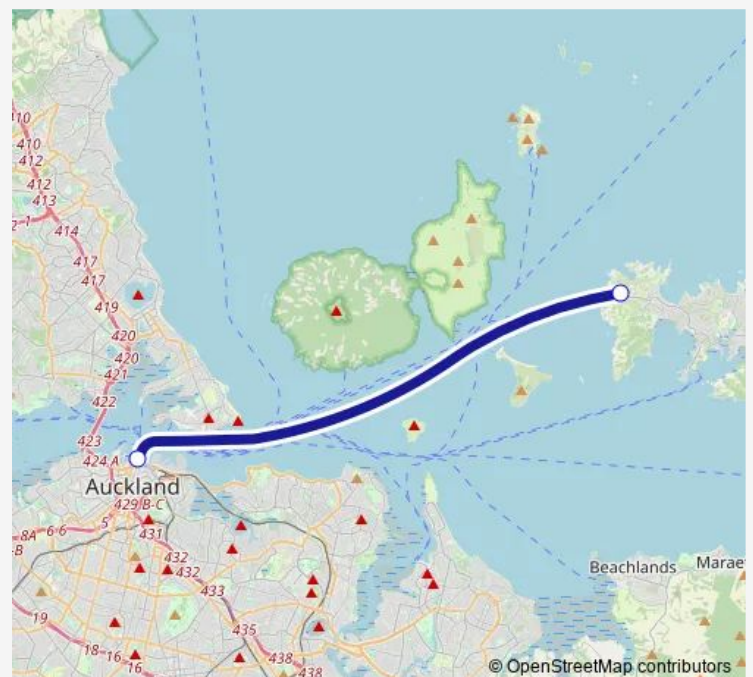

### Direction

Downtown Ferry Terminal Pier 14 — Waiheke Ferry Terminal 3

2 stops

[Open route schedule](#)

Downtown Ferry Terminal Pier 14

Waiheke Ferry Terminal 3

### Route schedule

Downtown Ferry Terminal Pier 14 — Waiheke Ferry Terminal 3

Monday	—
Tuesday	—
Wednesday	—
Thursday	—
Friday	09:00-11:00
Saturday	09:00-11:00
Sunday	09:00-11:00

### Route info

Direction: Downtown Ferry Terminal Pier 14

Stops: 2

Trip Duration: 0 hour 40 min

### Route info

Direction: Waiheke Ferry Terminal 3

Stops: 2

Trip Duration: 0 hour 40 min

Mtar Ferry time schedules and route maps are available in an offline PDF at [busmaps.com](https://busmaps.com). Use the [busmaps.com](https://busmaps.com) website to see live bus times, train schedule or subway schedule, and step-by-step directions for all public transit in Auckland