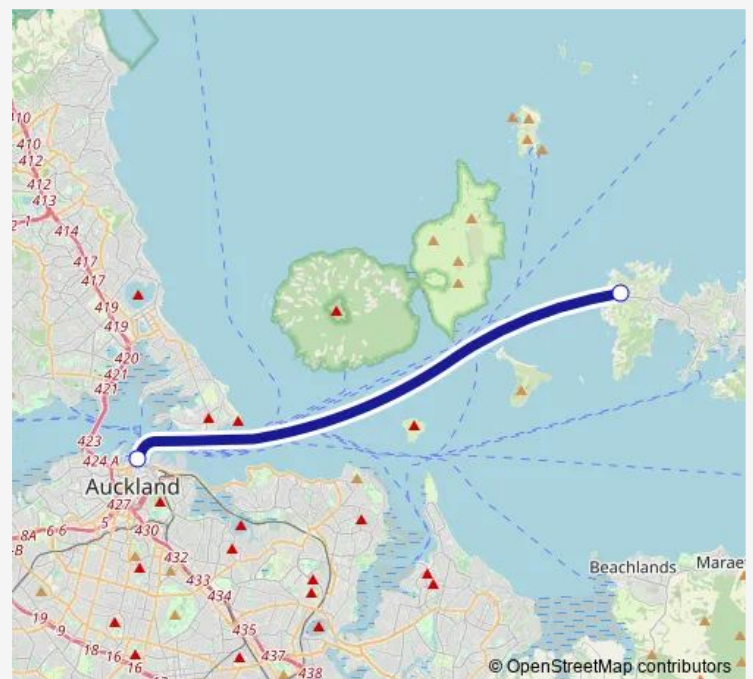

Direction

Downtown Ferry Terminal Pier 14 — Waiheke Ferry Terminal 3

2 stops

[Open route schedule](#)

Downtown Ferry Terminal Pier 14

Waiheke Ferry Terminal 3

Route schedule

Downtown Ferry Terminal Pier 14 — Waiheke Ferry Terminal 3

Monday	09:00-11:00
Tuesday	09:00-11:00
Wednesday	09:00-11:00
Thursday	09:00-11:00
Friday	09:00-11:00
Saturday	09:00-11:00
Sunday	09:00-11:00

Route info

Direction: Downtown Ferry Terminal Pier 14

Stops: 2

Trip Duration: 0 hour 40 min

Direction

Waiheke Ferry Terminal 3 — Downtown Ferry Terminal Pier 14

2 stops

[Open route schedule](#)

Waiheke Ferry Terminal 3

Downtown Ferry Terminal Pier 14

Route schedule

Direction: Waiheke Ferry Terminal 3

Stops: 2

Trip Duration: 0 hour 40 min

MTAR Ferry time schedules and route maps are available in an offline PDF at busmaps.com. Use the busmaps.com website to see live bus times, train schedule or subway schedule, and step-by-step directions for all public transit in Auckland