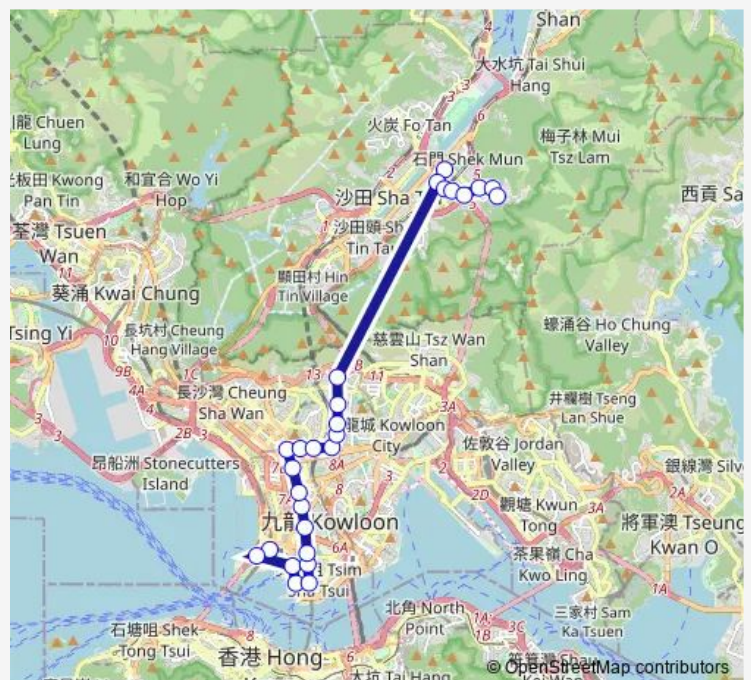

[Ctb] Kowloon Tong Club, Waterloo Road|[Kmb] Kowloon Tong Club

[Ctb] Diocesan Boys' School, Prince Edward Road West|[Kmb] Diocesan Boys' School

Route schedule

[Kmb+Ctb] Kwong Yuen BUS Terminus/
Kwong Yuen Estate|[Kmb] Kwong Yuen BUS Terminus — [Ctb] Kowloon Station|[Kmb] Kowloon Station BUS Terminus

Monday	05:30-20:00
Tuesday	05:30-20:00
Wednesday	05:30-20:00
Thursday	05:30-20:00
Friday	05:30-20:00
Saturday	05:30-20:00
Sunday	05:30-20:00

Route info

Direction: [Kmb+Ctb] Kwong Yuen BUS Terminus/
Kwong Yuen Estate|[Kmb] Kwong Yuen BUS Terminus

Stops: 23

Trip Duration: 1 hour 0 min

281a — Kwong Yuen - Kowloon Station

[Ctb] Prince Edward Station, Prince Edward Road West[[Kmb] Prince Edward Station

[Kmb] Nelson Street Mong Kok

[Ctb] Sino Centre, Nathan Road[[Kmb] SOY Street Mong Kok