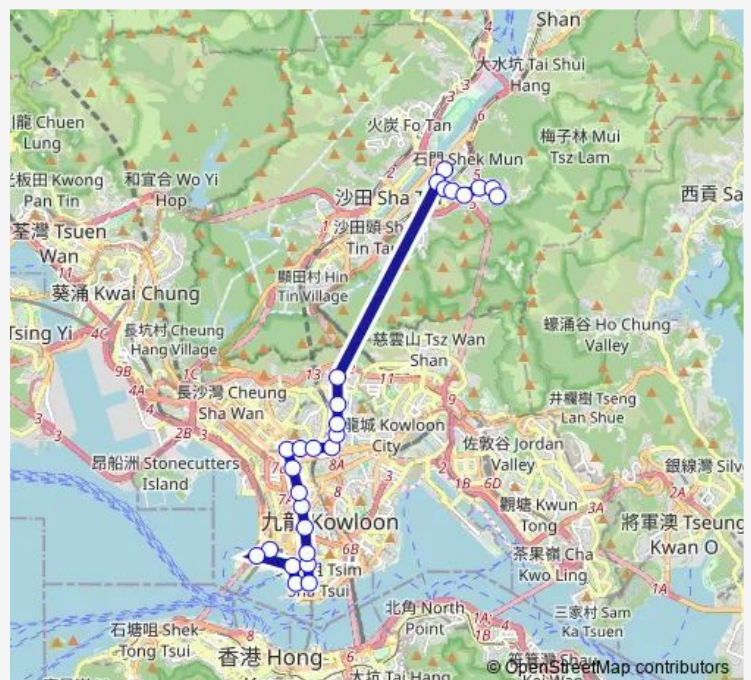

[Ctb] Kowloon Tong Club, Waterloo Road|[Kmb] Kowloon Tong Club

[Ctb] Diocesan Boys' School, Prince Edward Road West|[Kmb] Diocesan Boys' School

**Route schedule**

[Kmb+Ctb] Kwong Yuen BUS Terminus/<Br>Kwong Yuen Estate|[Kmb] Kwong Yuen BUS Terminus — [Ctb] Kowloon Station|[Kmb] Kowloon Station BUS Terminus

Monday	05:30-20:00
Tuesday	05:30-20:00
Wednesday	05:30-20:00
Thursday	05:30-20:00
Friday	05:30-20:00
Saturday	05:30-20:00
Sunday	05:30-20:00

**Route info**

Direction: [Kmb+Ctb] Kwong Yuen BUS Terminus/<Br>Kwong Yuen Estate|[Kmb] Kwong Yuen BUS Terminus

Stops: 23

Trip Duration: 1 hour 4 min

281A — Kwong Yuen - Kowloon Station

[Ctb] Prince Edward Station, Prince Edward Road  
West[[Kmb] Prince Edward Station

[Kmb] Nelson Street Mong Kok

[Ctb] Sino Centre, Nathan Road[[Kmb] SOY Street Mong  
Kok