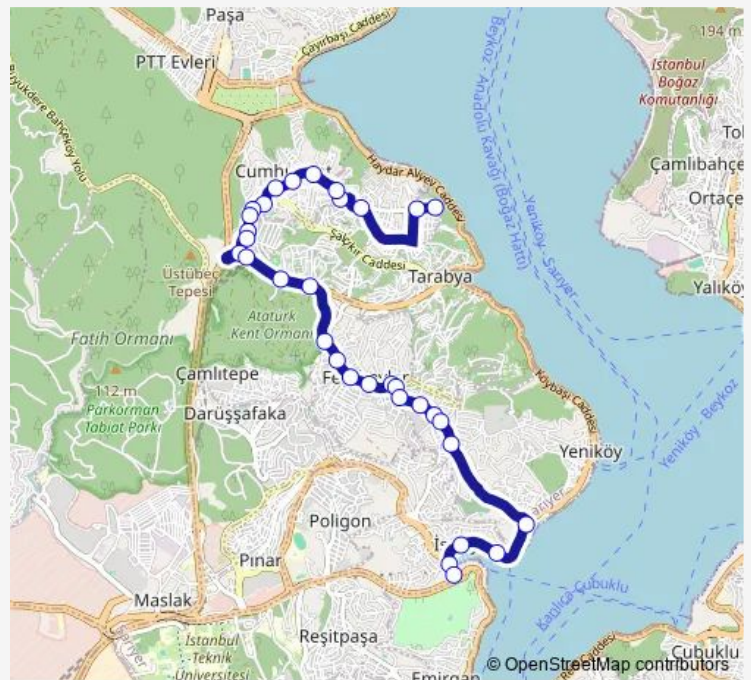

Tarabya Yolu

TARABYA YOLU

Haciosman

Haci Osman

Siteler Yolu

Ferahevler Yolu

Dedeman Lisesi

Adnan Kahveci Cad.

Vatan

Yeşilevler

Route schedule

TARABYAÜSTÜ — İstinye

Monday	06:50
Tuesday	06:50
Wednesday	06:50
Thursday	06:50
Friday	06:50
Saturday	06:50
Sunday	06:50

Route info

Direction: TARABYAÜSTÜ

Stops: 33

Trip Duration: 0 hour 26 min

■ TARABYAÜSTÜ-İSTİNYE-İSTİNYE PARK AVM —
Sariyer Bölge Çalışma Grubu

BusMaps

Metin Oktay

Metin Oktay

KARTAL SOKAK

Nuri Paşa Cad.

OKUL

Wednesday 06:50

Thursday 06:50

Friday 06:50

Saturday 06:50

Sunday 06:50

Route info

Direction: İstinye

Stops: 33