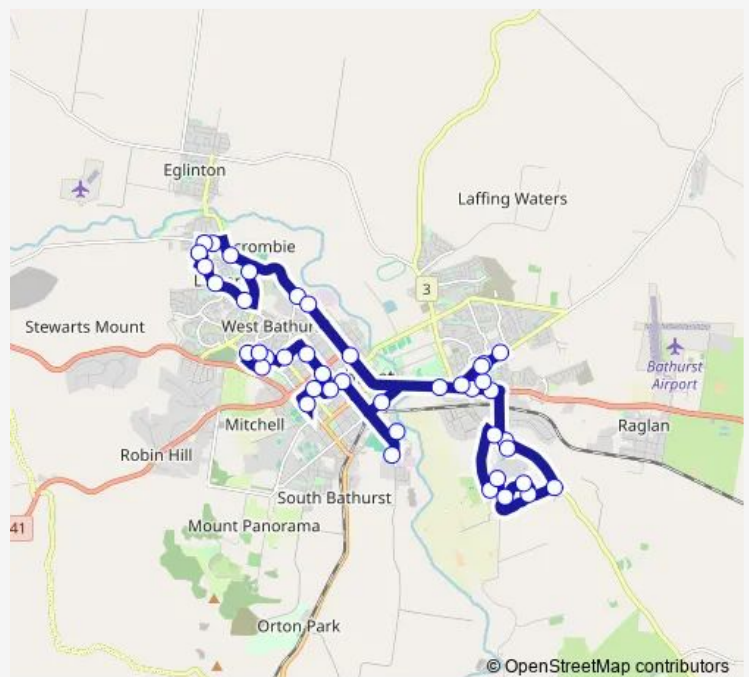

Lyal St Opp Bathurst Buslines Depot

Durham St Before Esrom St

Eglinton Rd Opp Abercrombie Dr

Westbourne Dr Before Darwin Dr

Ophir Rd Before Joubert Dr

Joubert Dr Before Carlyle Av

Evernden Rd After Blaxland Dr

Evernden Rd At Coachworks Way

Evernden Rd Before Lorimer St

Bradwardine Rd Opp Cedar Dr

Durham St After Macquarie St

Durham St Before Rankin St

90 Sydney Rd

Sydney Rd After View St

O'Connell Rd Opp The Scots School

Blue Ridge Dr After O'Connell Rd

175 Blue Ridge Dr

Blue Ridge Rd Opp Ironstone Av

Blue Ridge Dr After Woodlands Rd

Scots All Saints College

Route schedule

Lyal St Opp Bathurst Buslines Depot — Bathurst West Public School, Suttor St

Monday	07:35
Tuesday	07:35
Wednesday	07:35
Thursday	07:35
Friday	07:35
Saturday	—
Sunday	—

Route info

Direction: Lyal St Opp Bathurst Buslines Depot

Stops: 42

Trip Duration: 1 hour 25 min

Lee St Before White Rock Rd