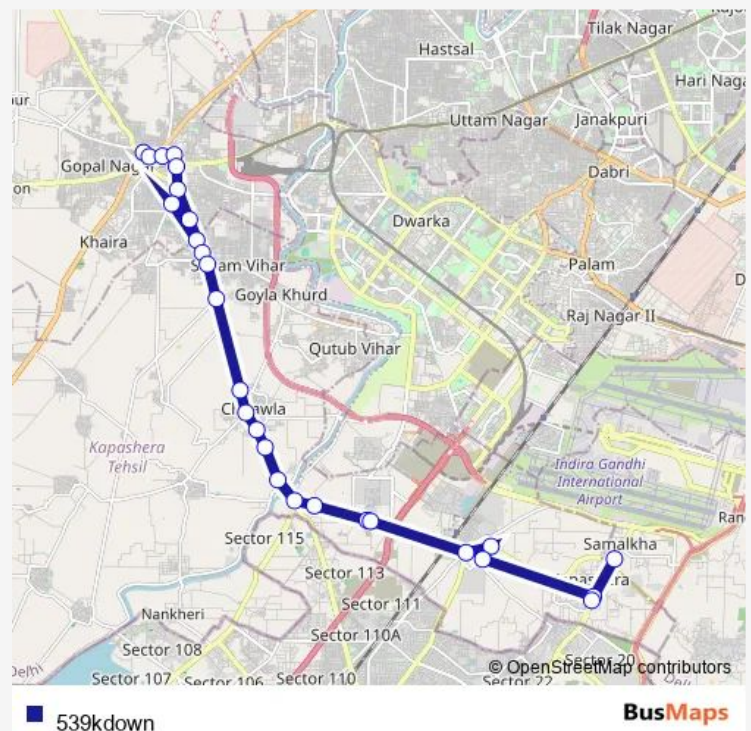

Goela Dairy Crossing

Jhatikra Crossing Pandwala Road

Chhawla School

Chhawla Village Kangan Heri Road

Sumesh Vihar

BSF Camp Chhawla

BSF Staff Quarter

Check Post

Bamnoli Power Station

Bamnoli Crossing

Bijwason Flyover before Bridge

Route schedule

Najafgarh Terminal — Kapashera Border

Monday 05:00-08:45

Tuesday 05:00-08:45

Wednesday 05:00-08:45

Thursday 05:00-08:45

Friday 05:00-08:45

Saturday 05:00-08:45

Sunday 05:00-08:45

Route info

Direction: Najafgarh Terminal

Stops: 27

Trip Duration: 1 hour 19 min