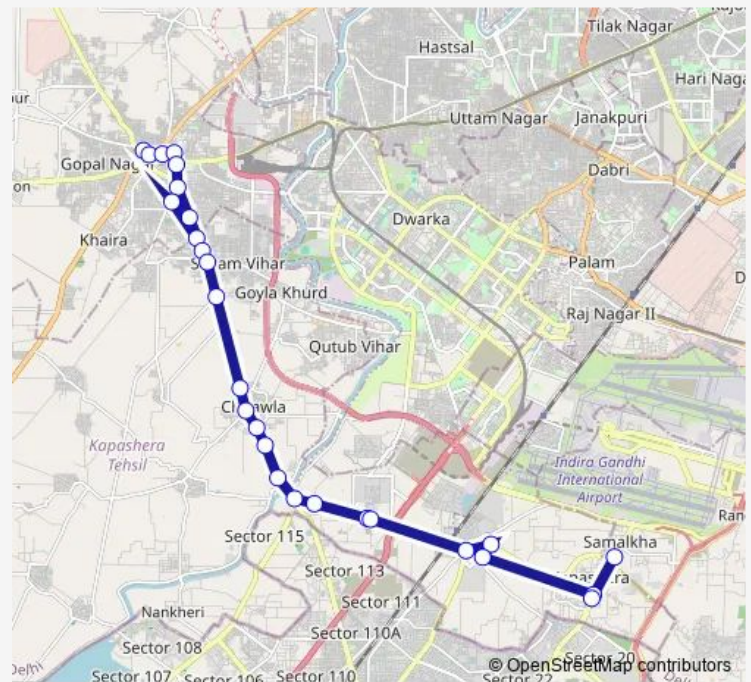

Bijwason Flyover before Bridge

### Route schedule

Najafgarh Terminal — Kapashera Border

Monday 05:00-08:45

Tuesday 05:00-08:45

Wednesday 05:00-08:45

Thursday 05:00-08:45

Friday 05:00-08:45

Saturday 05:00-08:45

### Route info

Direction: Najafgarh Terminal

Stops: 27

Trip Duration: 1 hour 19 min

539kdown

Bijwason Vill

Shri Golok Dham Bijwasan School

Pushpanjali (Farm)