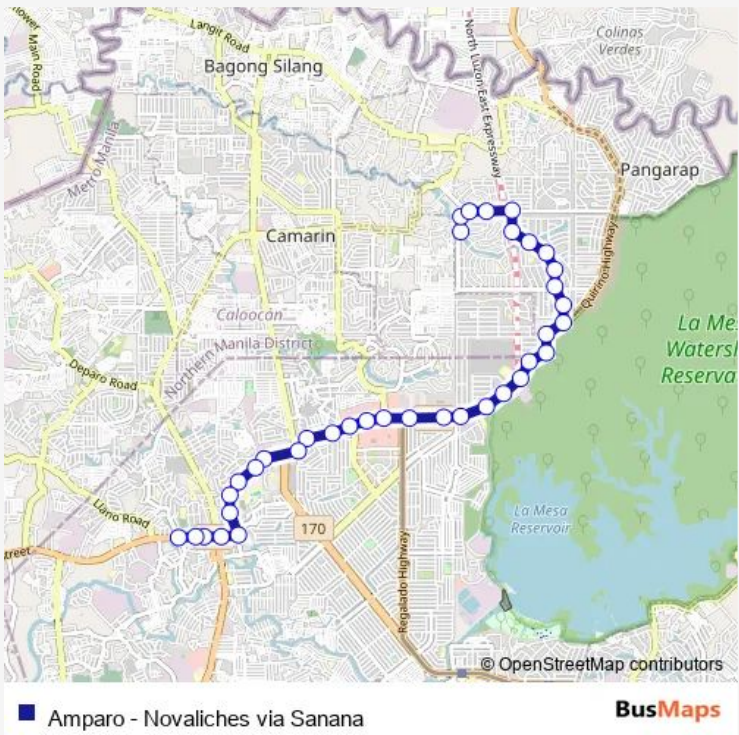

Bus Amparo - Novaliches via Sanana

[Go to website](#)

**Direction**  
 St Mary Goretti School, Katmon, Calcoocan City — WL Food Products, General Luis, Caloocan City  
 37 stops  
[Open route schedule](#)

- St Mary Goretti School, Katmon, Calcoocan City
- Katmon / Crispulo Street Intersection, Calcoocan City
- Crispulo Street, Calcoocan City
- Crispulo Street, Calcoocan City
- Crispulo Street, Calcoocan City
- Makabud / Anonas Intersection, Calcoocan City
- Makabud / Mabolo Intersection, Calcoocan City
- Makabud / Bayabas Intersection, Calcoocan City
- Makabud, Calcoocan City
- Makabud, Calcoocan City
- Makabud, Calcoocan City
- Makabud / Quirino Highway Intersection, Calcoocan City
- Dela Costa Avenue / Quirino Highway Intersection, Calcoocan City
- Quirino Highway, Calcoocan City
- Quirino Highway, Calcoocan City
- Quirino Highway, Calcoocan City
- Quirino Highway, Calcoocan City
- Quirino Highway / La Mesa Road Intersection, Calcoocan City
- Quirino Highway / St James Intersection, Calcoocan City
- Polytechnic School, Quirino Highway, Quezon City

**Route info**  
 Direction: St Mary Goretti School, Katmon, Calcoocan City  
 Stops: 37  
 Trip Duration: 0 hour 43 min

■ Amparo - Novaliches via Sanana **BusMaps**

Quirino Highway, Quezon City

Quirino Highway / Maligaya Intersection, Caloocan City

Robinsons Nova Market, Quirino Highway, Caloocan City

Novastop, Quirino Highway, Caloocan City

Nightingale / Quirino Highway Intersection, Caloocan City

Kingfisher / Quirino Highway Intersection, Caloocan City