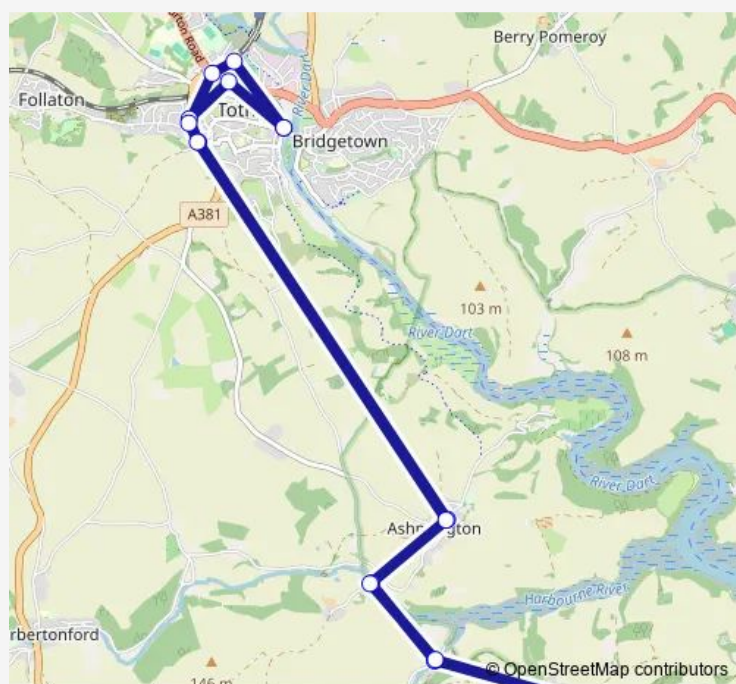

Bus BOB2C Totnes - Cornworthy - Totnes

[Go to website](#)

Direction

Opposite Royal Seven Stars Hotel — Opposite Royal Seven Stars Hotel

16 stops

[Open route schedule](#)

Opposite Royal Seven Stars Hotel

Rail Station

Durant Arms

Cistern Street

Western By-pass

Rail Station

Rail Station Forecourt

Opposite Royal Seven Stars Hotel

Route schedule

Opposite Royal Seven Stars Hotel — Opposite Royal Seven Stars Hotel

Monday —

Tuesday —

Wednesday 08:30-12:45

Thursday —

Friday 08:30-12:45

Saturday —

Sunday —

Route info

Direction: Opposite Royal Seven Stars Hotel

Stops: 16

Trip Duration: 1 hour 0 min

BOB2C — Totnes - Cornworthy - Totnes

BOB2C Bus time schedules and route maps are available in an offline PDF at busmaps.com. Use the busmaps.com website to see live bus times, train schedule or subway schedule, and step-by-step directions for all public transit in Totnes