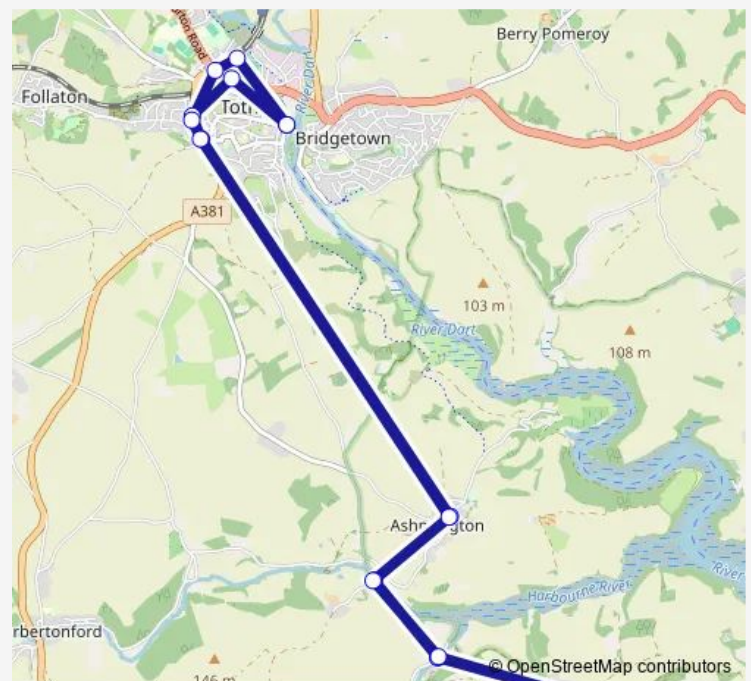

Bus BOB2C Totnes - Cornworthy - Totnes

[Go to website](#)

Direction

Opposite Royal Seven Stars Hotel — Opposite Royal Seven Stars Hotel

16 stops

[Open route schedule](#)

Opposite Royal Seven Stars Hotel

Rail Station

Durant Arms

Cistern Street

Western By-pass

Rail Station

Rail Station Forecourt

Opposite Royal Seven Stars Hotel

Route schedule

Opposite Royal Seven Stars Hotel — Opposite Royal Seven Stars Hotel

Monday —

Tuesday —

Wednesday 08:30-12:45

Thursday —

Friday 08:30-12:45

Saturday —

Sunday —

Route info

Direction: Opposite Royal Seven Stars Hotel

Stops: 16

Trip Duration: 1 hour 0 min

■ BOB2C — Totnes - Cornworthy - Totnes

BOB2C Bus time schedules and route maps are available in an offline PDF at busmaps.com. Use the busmaps.com website to see live bus times, train schedule or subway schedule, and step-by-step directions for all public transit in Totnes