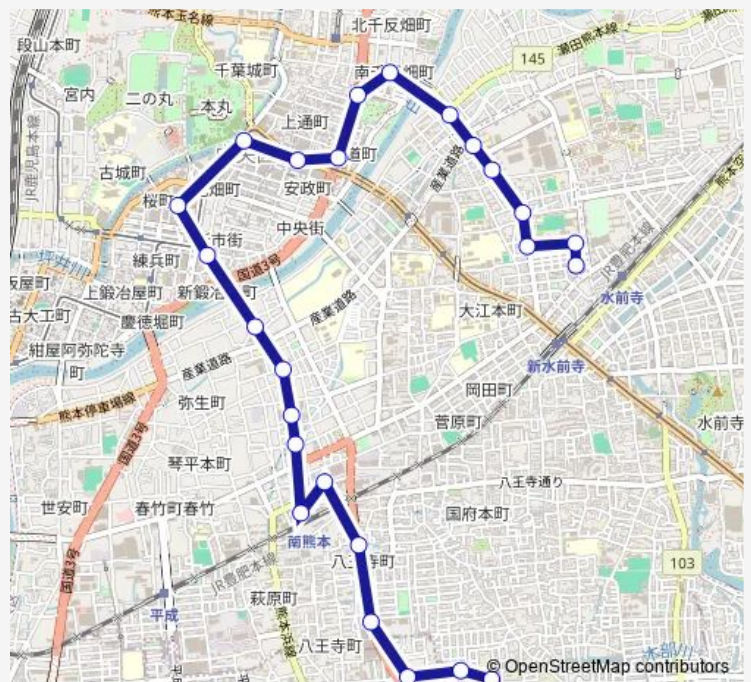

Thursday 15:45

Friday 15:45

Saturday —

Sunday —

Route info

Direction: 変電所前

Stops: 25

Trip Duration: 0 hour 40 min