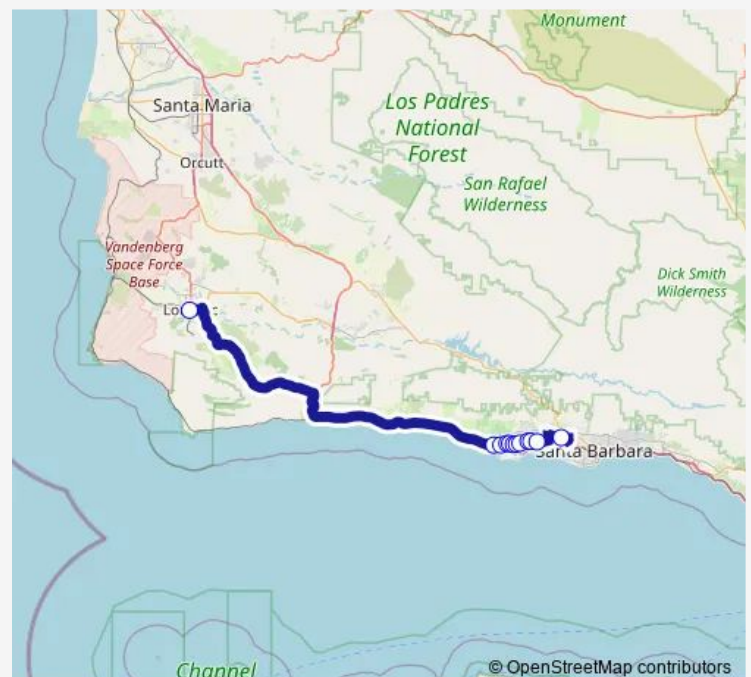

Friday 05:15-06:25

Saturday —

Sunday —

Route info

Direction: Lompoc (Cypress Ave. & J St.)

Stops: 12

Trip Duration: 1 hour 11 min

■ Lompoc — Goleta

BusMaps

Direction

State at La Cumbre — Lompoc (Cypress Ave. & J St.)

14 stops

[Open route schedule](#)

State at La Cumbre

Calle Real & Old Mill

County Admin Campus

Hollister at Village Way

Hollister at Palo Alto

Lompoc (Cypress Ave. & J St.)

Route schedule

State at La Cumbre — Lompoc (Cypress Ave. & J St.)

Monday 15:39-16:53

Tuesday 15:39-16:53

Wednesday 15:39-16:53

Thursday 15:39-16:53

Friday 15:39-16:53

Saturday —

Sunday —

Route info

Direction: State at La Cumbre

Stops: 14

Trip Duration: 1 hour 41 min