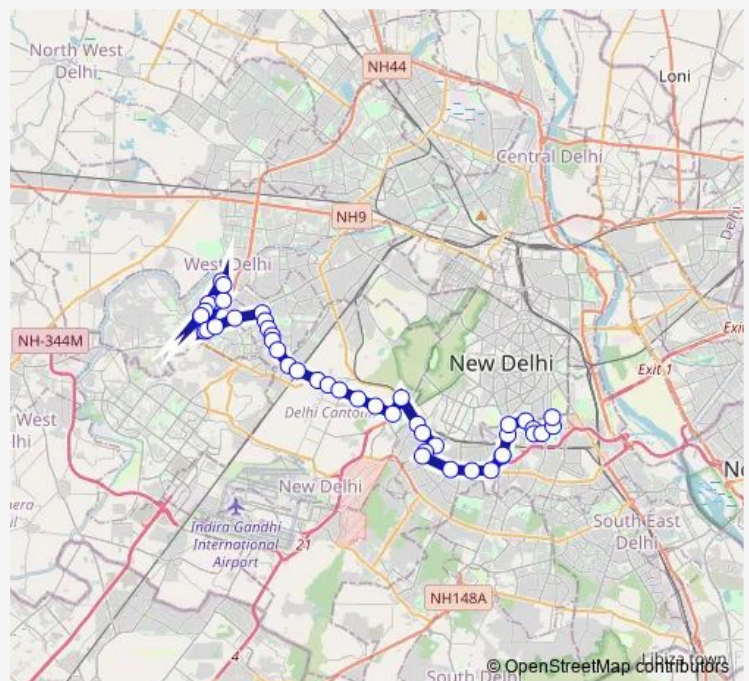

Thursday 08:45

Friday 08:45

Saturday 08:45

Sunday 08:45

Route info

Direction: H-3 Vikas Puri Terminal

Stops: 46

Trip Duration: 2 hour 6 min