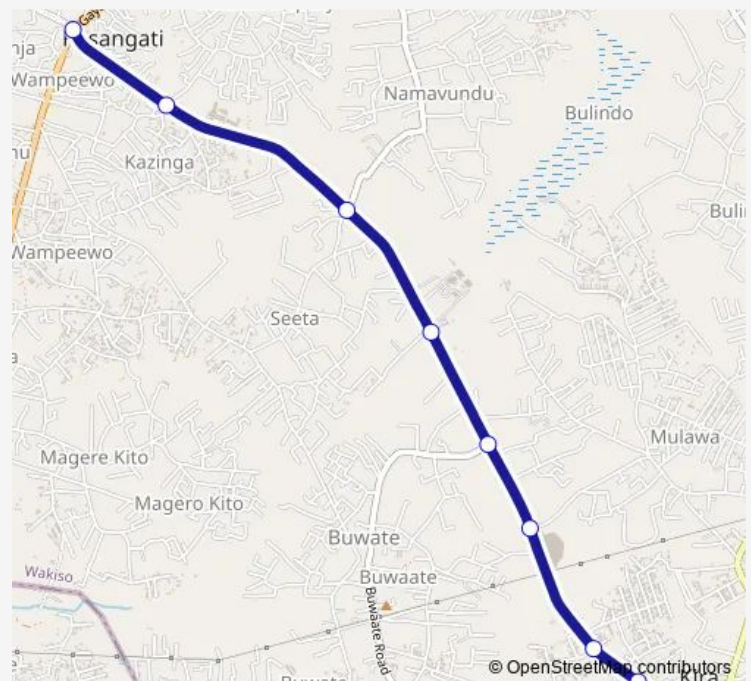

## Bus WA002 Kasangati-Kira Town

[Go to website](#)

### Route schedule

Kasangati Stage — Romu Gardens

Monday 06:30-19:00

Tuesday 06:30-19:00

Wednesday 06:30-19:00

Thursday 06:30-19:00

Friday 06:30-19:00

Saturday 06:30-19:00

### Route info

Direction: Kasangati Stage

Stops: 8

Trip Duration: 0 hour 13 min

WA002 — Kasangati-Kira Town

**Direction**

Romu Gardens — Kasangati Stage

8 stops