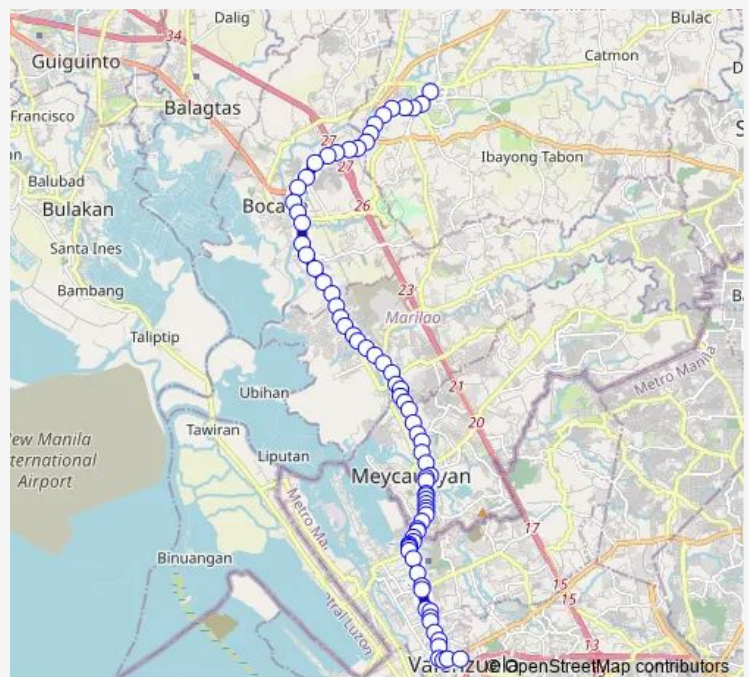

### Direction

C de Guzman Street, Santa Maria — Flying V Gas, Macarthur Highway, Valenzuela City

77 stops

[Open route schedule](#)

C de Guzman Street, Santa Maria

Santa Maria General Hospital, JC De Jesus Street, Santa Maria

Truo FX Terminal, Governor Fortunato Halili Avenue, Bocaue

Truo Elementary School, Governor Fortunato Halili Avenue, Bocaue

Academia de Sta. Cruz, Governor Fortunato Halili Avenue, Bocaue

Governor Fortunato Halili Avenue, Bocaue

### Route schedule

C de Guzman Street, Santa Maria — Flying V Gas, Macarthur Highway, Valenzuela City

Monday	00:00
Tuesday	00:00
Wednesday	00:00
Thursday	00:00
Friday	00:00
Saturday	00:00
Sunday	00:00

### Route info

Direction: C de Guzman Street, Santa Maria

Stops: 77

Trip Duration: 1 hour 30 min

Malinta Sta. Maria via Mcarthur

Governor Fortunato Halili Avenue, Bocaue

Sto. Nino Academy, Macarthur Highway, Bocaue, Bulacan