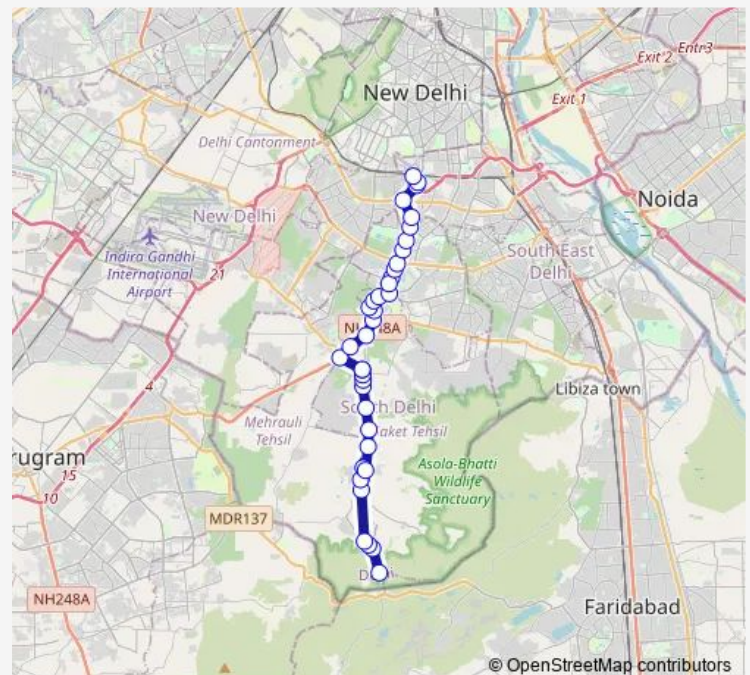

Qutub Minar Metro Sation

Ahinsa Sthal

Lado Sarai Crossing (Aurobindo Marg)

Route schedule

Jheer Khore Temple — INA Market

Monday 06:20-19:55

Tuesday 06:20-19:55

Wednesday 06:20-19:55

Thursday 06:20-19:55

Friday 06:20-19:55

Saturday 06:20-19:55

Sunday 06:20-19:55

Route info

Direction: Jheer Khore Temple

Stops: 37

Trip Duration: 1 hour 26 min

506down

BusMaps

Qutab Minar

T B Hospital

DDA Flats Lado Sarai

PTS (Geetanjali Enclave)

Adhchini Village

Mmtc / Adhchini Village