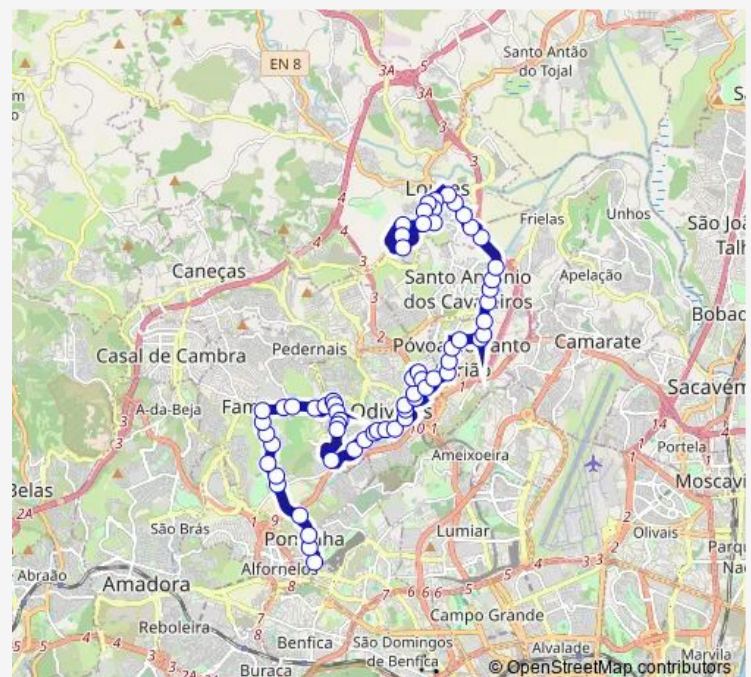

### Route schedule

Pontinha (Metro) P8 — Qta Casal da Pipa (C Comercial)

Monday 06:40-23:00

Tuesday 06:40-23:00

Wednesday 06:40-23:00

Thursday 06:40-23:00

Friday 06:40-23:00

Saturday 06:40-23:20

### Route info

Direction: Pontinha (Metro) P8

Stops: 63

Trip Duration: 1 hour 6 min

2780 — Loures (C.C. Continente) - Pontinha (Metro)

BusMaps

Av A Pais Martins (C Comercial)

R Paiã 12