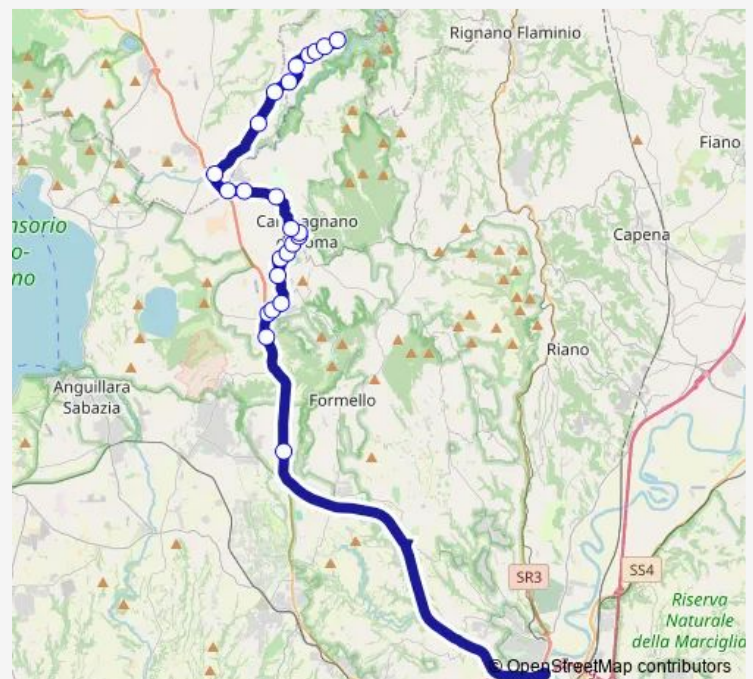

Campagnano | Via Sacrofanese Via Cassia # f11433

Nepi | Via Mazzanese (Settevene) # f2159

Nepi | Grezzano - Pian delle Rose # f2161

Nepi | Via Ronci Via Monte Gelato # f2162

Route schedule

Roma | Saxa Rubra Partenze # f1495 — Mazzano | Via Calcata Via Milano # f2168

Monday	07:50
Tuesday	07:50
Wednesday	07:50
Thursday	07:50
Friday	07:50
Saturday	07:50
Sunday	—

Route info

Direction: Roma | Saxa Rubra Partenze # f1495

Stops: 26

Trip Duration: 0 hour 55 min

Roma Saxa Rubra - Mazzano Romano (Comune) # Ce929a