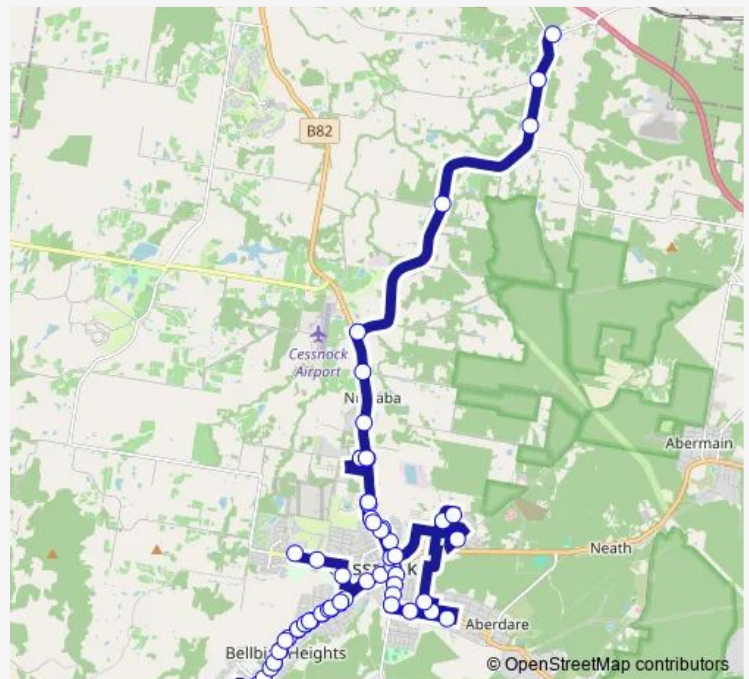

Hetton St Before Prince St

Prince St Before Sparke St

Sparke St Opp Carmichael Park

Doyle St Opp Kearsley St

Route schedule

Mount View High School, School Grounds — Lovedale Rd At Camp Rd

Monday	—
Tuesday	14:35
Wednesday	—
Thursday	—
Friday	—
Saturday	—
Sunday	—

Route info

Direction: Mount View High School, School Grounds

Stops: 78

Trip Duration: 1 hour 40 min

S903 — Mount View HS to Lovedale Rd at Camp Rd via Bellbird BusMaps

Bellbird Public School, Doyle St

Kendall St At Charlton St