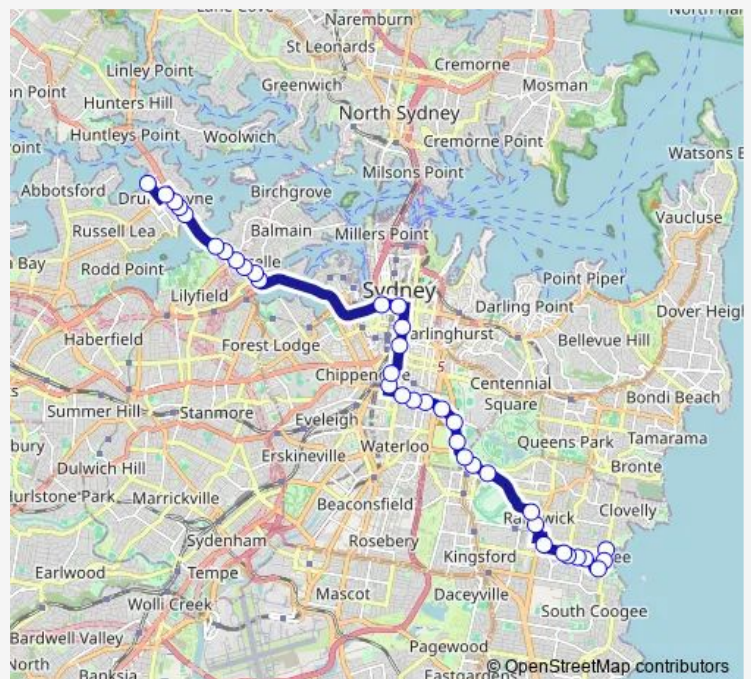

Cleveland St At Bourke St

Cleveland St At Baptist St

Cleveland St At Walker St

Chalmers St Opp Belvoir St

Route schedule

Arden St Opp Coogee Bay Rd — Drummoyne Oval, Bayswater Rd

Monday 06:25-20:19

Tuesday 06:25-20:19

Wednesday 06:25-20:19

Thursday 06:25-20:19

Friday 06:25-20:19

Saturday 07:30-19:30

Sunday 07:36-19:36

Route info

Direction: Arden St Opp Coogee Bay Rd

Stops: 36

Trip Duration: 0 hour 53 min

M50 — Opal only - Coogee to Drummoyne

Central Station, Chalmers St, Stand G

Elizabeth St At Hay St

Museum Station, Downing Centre, Stand E

Town Hall Station, Park St, Stand K

Town Hall House, Druitt St, Stand L

Victoria Rd At Hornsey St

Victoria Rd At Robert St

Victoria Rd At Evans St

Victoria Rd Before Darling St

Victoria Rd At Moodie St

Victoria Rd At Toelle St

Victoria Rd After Thornley St

Victoria Rd At Church St