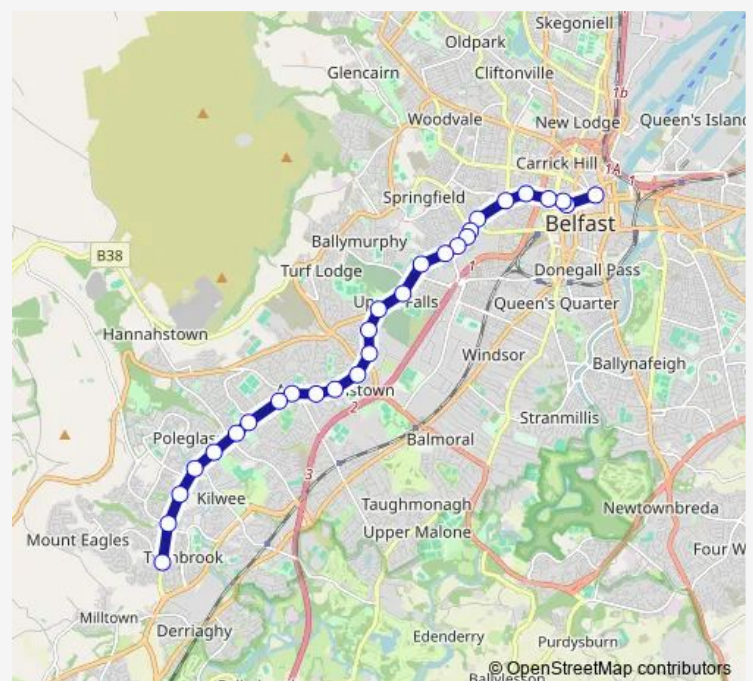

## Bus N10 Falls Road, Andersonstown Road & Stewartstown Road

[Go to website](#)

### Direction

High Street — Lagmore Avenue

28 stops

[Open route schedule](#)

High Street

Queen Street

Castle Street

Millfield

### Route info

Direction: High Street

Stops: 28

Trip Duration: 0 hour 25 min

■ N10 — Falls Road, Andersonstown Road & Stewartstown Road

Lenadoon Avenue (Andersonstown Road)

Woodbourne (Andersonstown Road)

Glengoland

Upper Dunmurry Lane

Colin Connect

Twinbrook Road

Lagmore Avenue

N10 Bus time schedules and route maps are available in an offline PDF at [busmaps.com](https://busmaps.com). Use the [busmaps.com](https://busmaps.com) website to see live bus times, train schedule or subway schedule, and step-by-step directions for all public transit in Belfast