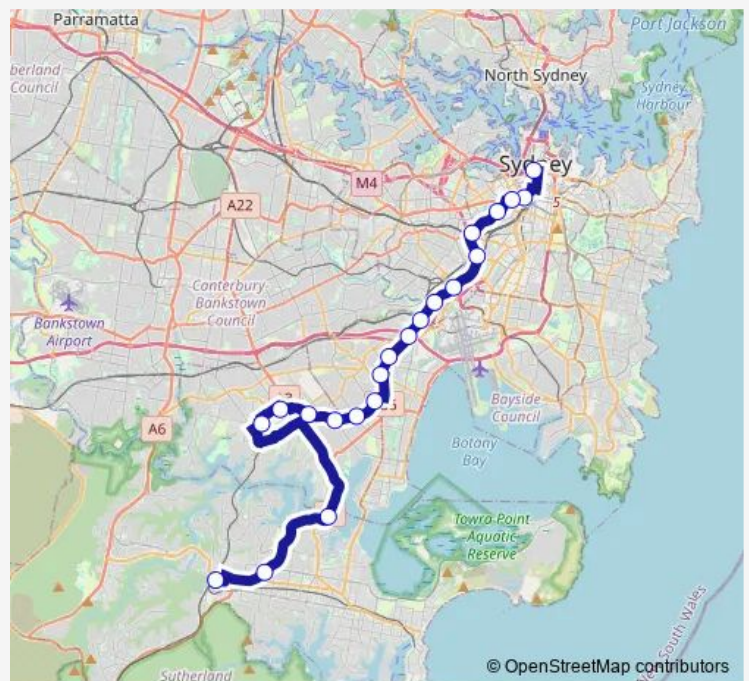

Cahill Park, Princes Hwy

Princes Hwy At Kyle St

Banksia Station, Railway St

Rockdale Station, Railway St, Stand G

Kogarah Station, Regent St, Stand D

Railway Pde Opp Carlton Station

Railway Pde Opp Allawah Station

Hurstville Station, Ormonde Pde, Stand L

Penshurst Station, Bridge St

Mortdale Station, Pitt St, Stand B

Princes Hwy Opp Clare St

GyMEA Technology High School, Princes Hwy

Sutherland Station, Flora St, Stand F

Route schedule

Town Hall, Park St, Stand H — Sutherland Station, Flora St, Stand F

Monday	03:00-02:00 ⁺¹
Tuesday	03:00-02:00 ⁺¹
Wednesday	03:00-02:00 ⁺¹
Thursday	03:00-02:45 ⁺¹
Friday	03:00-02:45 ⁺¹
Saturday	03:00-02:45 ⁺¹
Sunday	03:00-02:00 ⁺¹

Route info

Direction: Town Hall, Park St, Stand H

Stops: 21

Trip Duration: 1 hour 2 min

N10 — City Town Hall to Sutherland (Night Service)

Direction

Sutherland Station, Flora St, Stand F — Town Hall, Park St, Stand K