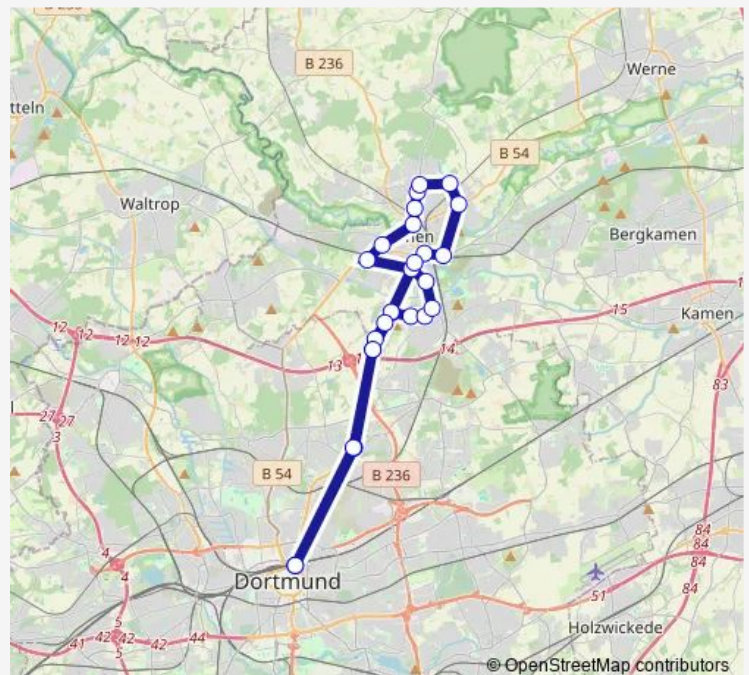

Lünen, Sesekebrücke

Lünen, Lindenplatz

Gahmen, Karlstr.

Route schedule

Dortmund, Brüggmannplatz — Dortmund, Brüggmannplatz

Monday —

Tuesday —

Wednesday —

Thursday —

Friday —

Saturday 00:15-03:15

Sunday —

Route info

Direction: Dortmund, Brüggmannplatz

Stops: 26

Trip Duration: 1 hour 4 min

■ N10 — Dortmund - Lünen - Dortmund

BusMaps

Gahmen, Viktoria 3/4

Gahmen, Kaubrügge

Gahmen, Am Krähenort

Eving , Franz-Zimmer-Siedlung

Dortmund, Brügmannplatz

N10 Bus time schedules and route maps are available in an offline PDF at busmaps.com. Use the busmaps.com website to see live bus times, train schedule or subway schedule, and step-by-step directions for all public transit in Dortmund