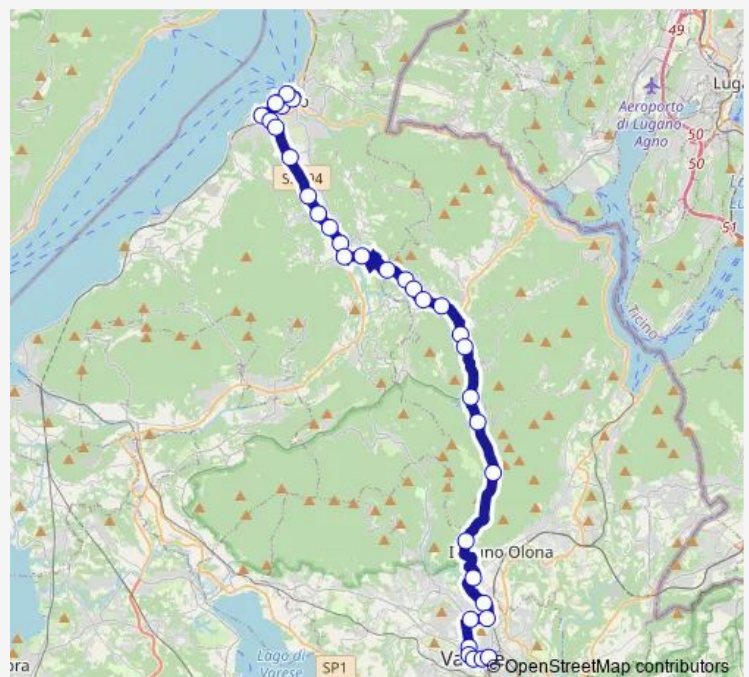

### Route schedule

Brissago V, Albostro,Roggiano Educandato — Luino, Marconi,Stazione Fs

Monday 17:00

Tuesday 17:00

Wednesday 17:00

Thursday 17:00

Friday 17:00

Saturday —

### Route info

Direction: Brissago V, Albostro,Roggiano Educandato

Stops: 10

Trip Duration: 0 hour 17 min