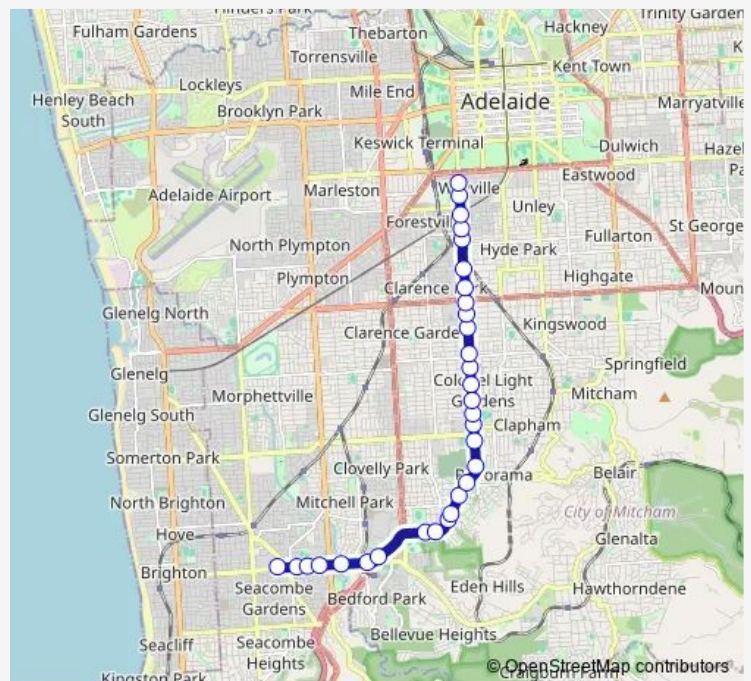

Zone A Marion Interchange - North side

Stop 29D Sturt Rd - North side

Stop 29C Sturt Rd - North side

Stop 29B Sturt Rd - North side

Stop 29A Sturt Rd - North side

Stop 28 Sturt Rd - North side

Stop 26 Main South Rd - North West side

Stop 24A Ayliffes Rd - North side

Stop 24 Ayliffes Rd - North side

Stop 23 Fiveash Dr - West side

Stop 22 Fiveash Dr - West side

Stop 21 Fiveash Dr - West side

Stop 20 Fiveash Dr - West side

Stop 19 Goodwood Rd - West side

Zone A Marion Interchange - North side — Stop 2 Goodwood Rd - West side

Monday	—
Tuesday	—
Wednesday	—
Thursday	—
Friday	—
Saturday	24:31-02:31 ⁺¹
Sunday	03:31

Route info

Direction: Zone A Marion Interchange - North side

Stops: 31

Trip Duration: 0 hour 20 min

Stop 12 Goodwood Rd - West side

Stop 11 Goodwood Rd - West side

Stop 10 Goodwood Rd - West side

Stop 9 Goodwood Rd - West side

Stop 8 Goodwood Rd - West side

Stop 7 Goodwood Rd - West side