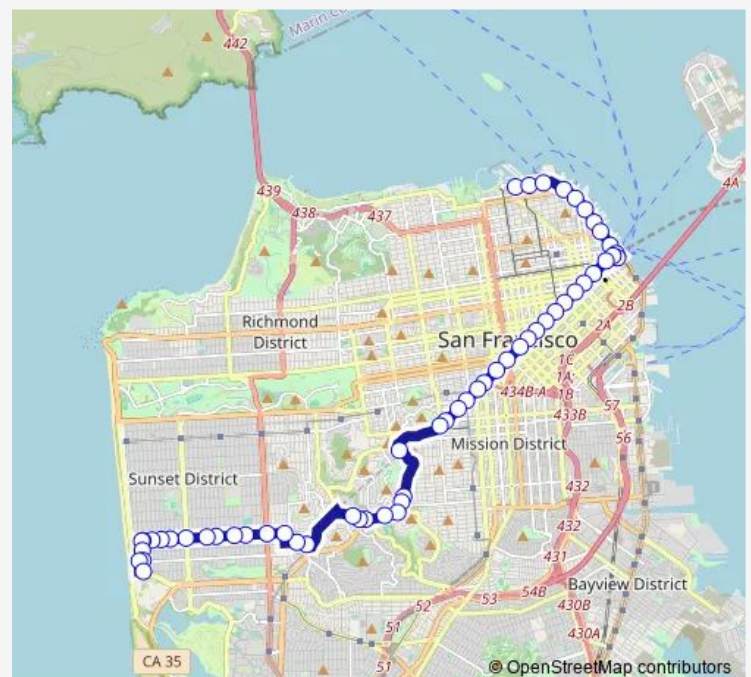

Woodside Ave & Portola Dr

### Route schedule

Wawona/46th Ave /Sf Zoo — Jones St & Beach St

Monday 03:20-02:55<sup>+1</sup>

Tuesday 03:20-02:55<sup>+1</sup>

Wednesday 03:20-02:55<sup>+1</sup>

Thursday 03:20-02:55<sup>+1</sup>

Friday 03:20-02:55<sup>+1</sup>

### Route info

Direction: Wawona/46th Ave /Sf Zoo

Stops: 54

Trip Duration: 0 hour 52 min

LOWL — OWL Taraval

Portola Dr & Glenview Dr

Portola Dr & Clipper St

Market St & Clayton St

## Route info

Direction: Jones St & Beach St

Stops: 56

Trip Duration: 0 hour 52 min

Market St & Buchanan St

Market St & Church St

Market St & Sanchez St

Market St & 16th St