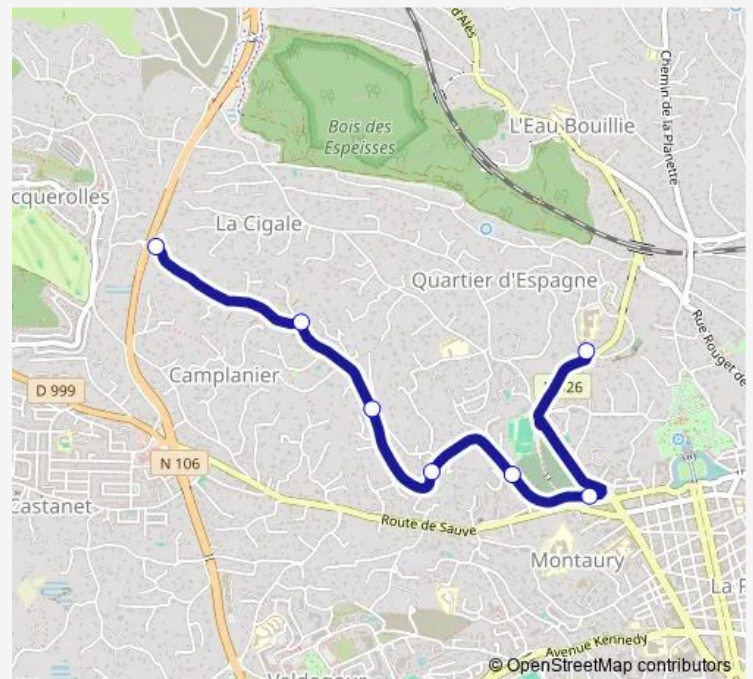

## Bus 107 Camplanier - Rostand

[Go to website](#)

### Direction

Camplanier — Rostand

7 stops

[Open route schedule](#)

Camplanier

2 Colannes

Sureau

LE Hameau

### Route schedule

Camplanier — Rostand

Monday 07:30

Tuesday 07:30

Wednesday 07:30

Thursday 07:30

Friday 07:30

Saturday —

### Route info

Direction: Camplanier

Stops: 7

Trip Duration: 0 hour 10 min

107 — Camplanier - Rostand

**Direction**

Rostand — Camplanier

7 stops