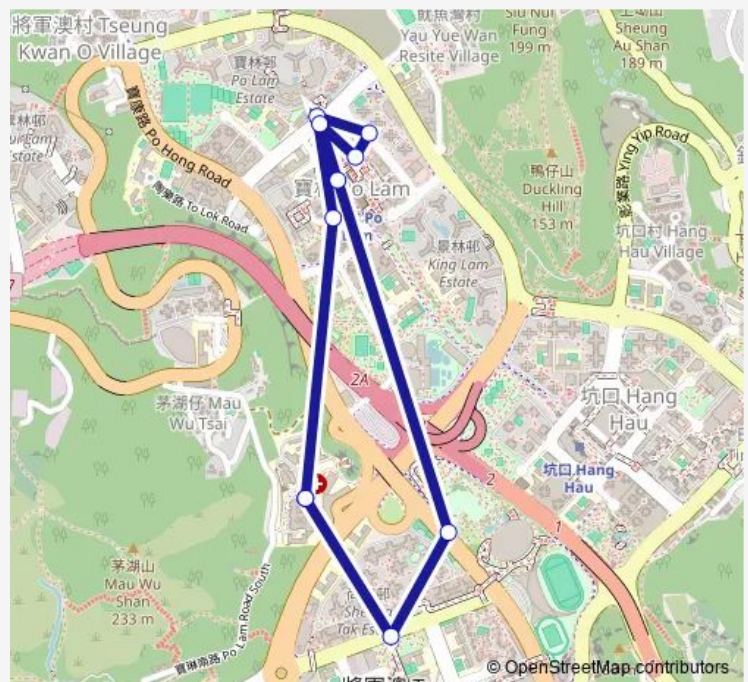

Bus 107 Haven OF Hope Hospital - PO LAM Public Transport Interchange (Circular)

[Go to website](#)

Direction

Haven OF Hope Road, Outside Haven OF Hope Hospital
— Haven OF Hope Road, Outside Haven OF Hope Hospital

10 stops

[Open route schedule](#)

Haven OF Hope Road, Outside Haven OF Hope Hospital

MAU TAI Road, Outside Metro City Phase 1

PO Fung Road, Outside PO LAM Estate|Po KIM House

YAN King Road, Outside YAN Ming Court

PO LAM Public Transport Interchange

METRO CITY PHASE 2|PO FUNG ROAD, OUTSIDE METRO CITY PHASE 2

MAU YIP Road, Near PO LAM Station|Po LAM Station

HONG KONG VELODROME

TONG MING STREET, OPPOSITE SHEUNG TAK SHOPPING CENTRE

Haven OF Hope Road, Outside Haven OF Hope Hospital

Route schedule

Haven OF Hope Road, Outside Haven OF Hope Hospital
— Haven OF Hope Road, Outside Haven OF Hope Hospital

Monday 06:20-18:30

Tuesday 06:20-18:30

Wednesday 06:20-18:30

Thursday 06:20-18:30

Friday 06:20-18:30

Saturday 06:20-18:30

Sunday 06:20-18:30

Route info

Direction: Haven OF Hope Road, Outside Haven OF Hope Hospital

Stops: 10

Trip Duration: 0 hour 15 min