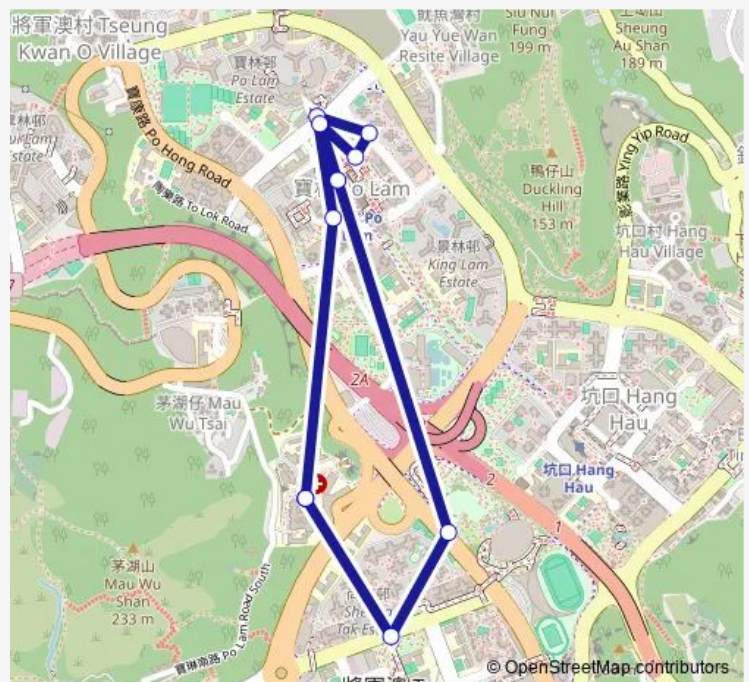

### Route schedule

Haven OF Hope Road, Outside Haven OF Hope Hospital — Haven OF Hope Road, Outside Haven OF Hope Hospital

Monday 06:20-18:30

Tuesday 06:20-18:30

Wednesday 06:20-18:30

Thursday 06:20-18:30

Friday 06:20-18:30

Saturday 06:20-18:30

Sunday 06:20-18:30

### Route info

Direction: Haven OF Hope Road, Outside Haven OF Hope Hospital

Stops: 10

Trip Duration: 0 hour 15 min

107 Bus time schedules and route maps are available in an offline PDF at [busmaps.com](https://busmaps.com). Use the [busmaps.com](https://busmaps.com) website to see live bus times, train schedule or subway schedule, and step-by-step directions for all public transit in Kwun Tong