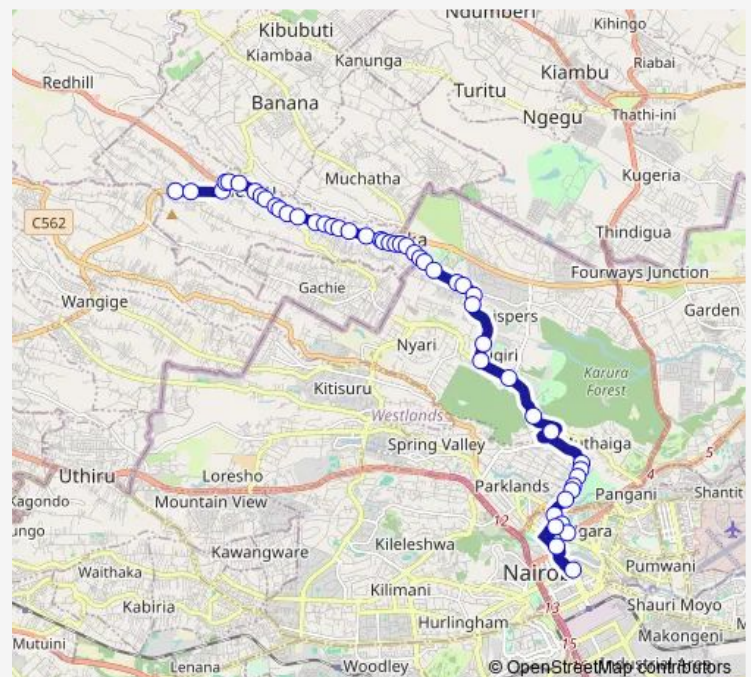

Thursday 06:00

Friday 06:00

Saturday 06:00

Sunday 06:00

Route info

Direction: Karura Stage

Stops: 50

Trip Duration: 0 hour 57 min

Two Rivers

Karura Community Chapel

Rosslyn Road/Karura Community Chapel

Runda Estate Entrance

Runda/Karura Carwash

Village Market

Redhill Road Junction

Unep/Kttc

Wednesday 06:00

Thursday 06:00

Friday 06:00

Saturday 06:00

Sunday 06:00

Route info

Direction: Odeon

Stops: 45