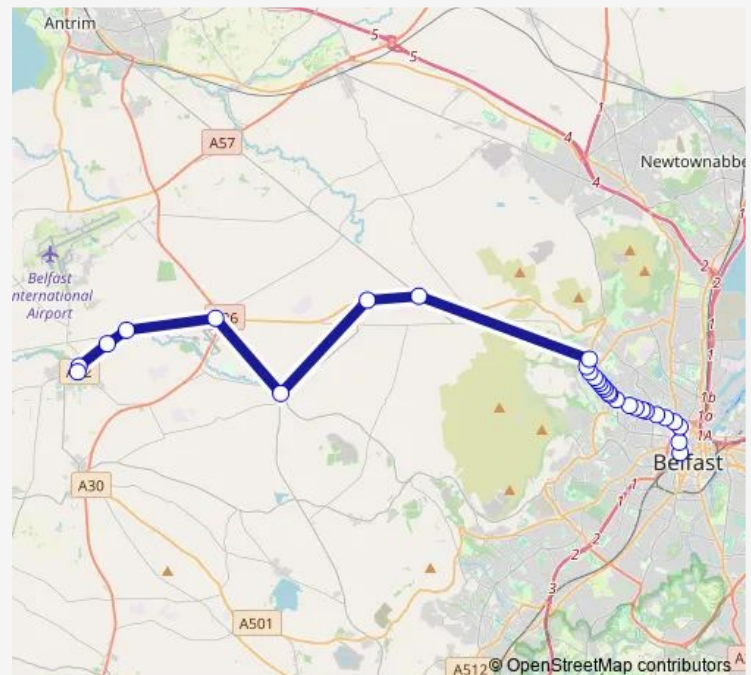

Everton Complex

Ardoyne Shops

Ardoyne

Cambrai Street

Century Street

Crumlin Road (Mater Hospital)

King Street

Queen Street

Route schedule

Main Street — Queen Street

Monday 07:30-17:00

Tuesday 07:30-17:00

Wednesday 07:30-17:00

Thursday 07:30-17:00

Friday 07:30-17:00

Saturday —

Sunday —

Route info

Direction: Main Street

Stops: 20

Trip Duration: 0 hour 59 min

Direction

Main Street — Millfield

25 stops

Friday 07:30

Saturday —

Sunday —

Route info

Direction: Main Street

Stops: 25

Trip Duration: 0 hour 57 min

Direction