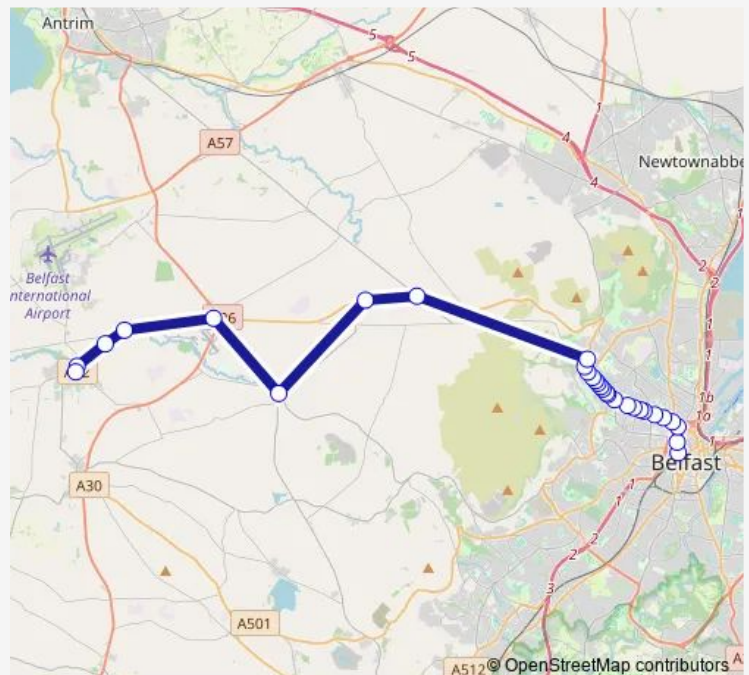

Everton Complex

Ardoyne Shops

Ardoyne

Cambrai Street

Century Street

Crumlin Road (Mater Hospital)

King Street

Queen Street

Route schedule

Main Street — Queen Street

Monday 07:30-17:00

Tuesday 07:30-17:00

Wednesday 07:30-17:00

Thursday 07:30-17:00

Friday 07:30-17:00

Saturday —

Sunday —

Route info

Direction: Main Street

Stops: 20

Trip Duration: 0 hour 59 min

Direction

Main Street — Barrack Street

25 stops

Friday 07:30

Saturday —

Sunday —

Route info

Direction: Main Street

Stops: 25

Trip Duration: 0 hour 57 min

Direction