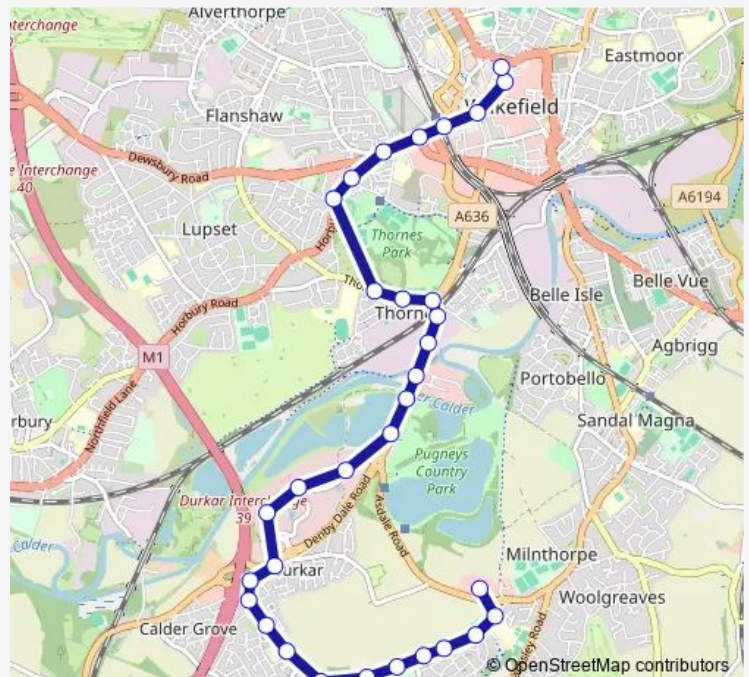

Thursday 08:00-15:00

Friday 08:00-15:00

Saturday —

Sunday —

Route info

Direction: Bus Station stand 9

Stops: 28

Trip Duration: 0 hour 30 min

107 — Wakefield - Durkar ASDA

St James Way

Standbridge Lane Standbridge Garth

Standbridge Lane Standbridge Close

Standbridge Lane Library

Cubley Avenue

Kettlethorpe School

High School

Direction

Bus Station stand 9 — Asda Wakefield

28 stops

[Open route schedule](#)

Bus Station stand 9

Westgate A

Westgate C

Retail Parks J

Friday 05:30-18:35

Saturday 07:30-18:30

Sunday —

Route info

Direction: Asda Wakefield

Stops: 32

Trip Duration: 0 hour 30 min

Park Grove Road